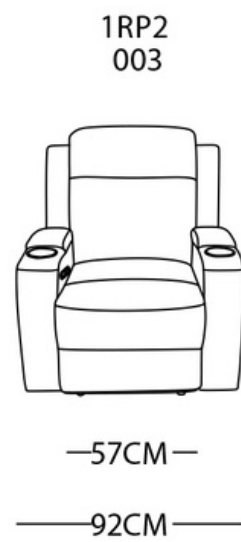

adorehomeliving

6383 9888

adorehomeliving.com.au

DXH0402

SCHEMATICS

For more configurations possibility please consult our sales representative.

adorehomeliving1

adorehomeliving