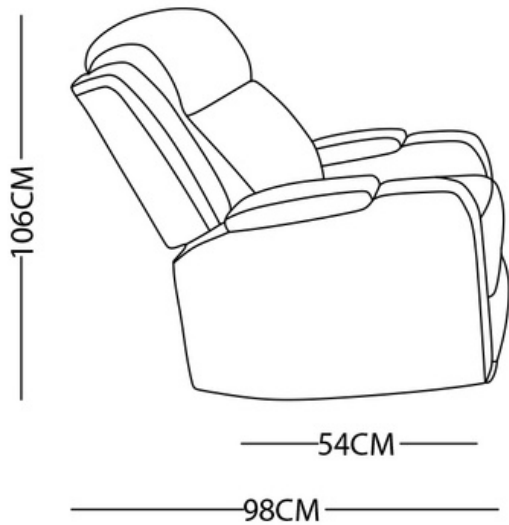

Storage console with cup holders

USB ports recharger & reading lights

Optimal angle with control

Reclining

Electric mechanism

Frame

Solid timber, plywood & metal

Upholstery

adorehomeliving

6383 9888

adorehomeliving.com.au

DXH0402

SCHEMATICS

For more configurations possibility please consult our sales representative.

adorehomeliving1

adorehomeliving