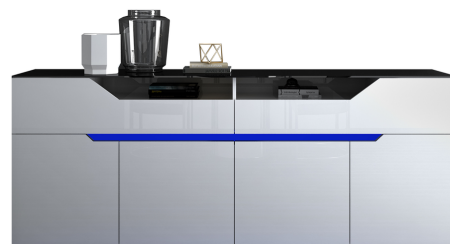

ADORE | HOME LIVING

Code: KD3127

HELGA

LIVING & DINING COLLECTION

The stunning Helga Living Collection features a white high gloss finish completed with atmospheric LED lighting in the buffet and entertainment unit. Perfect for a modern, designer look to your home.

TV Unit

L2000xD450xH540(mm)

Coffee Table

L1200xD650xH400(mm)

Buffet

L2000xD450xH870(mm)

Material

White high gloss lacquer, black tempered glass, MDF