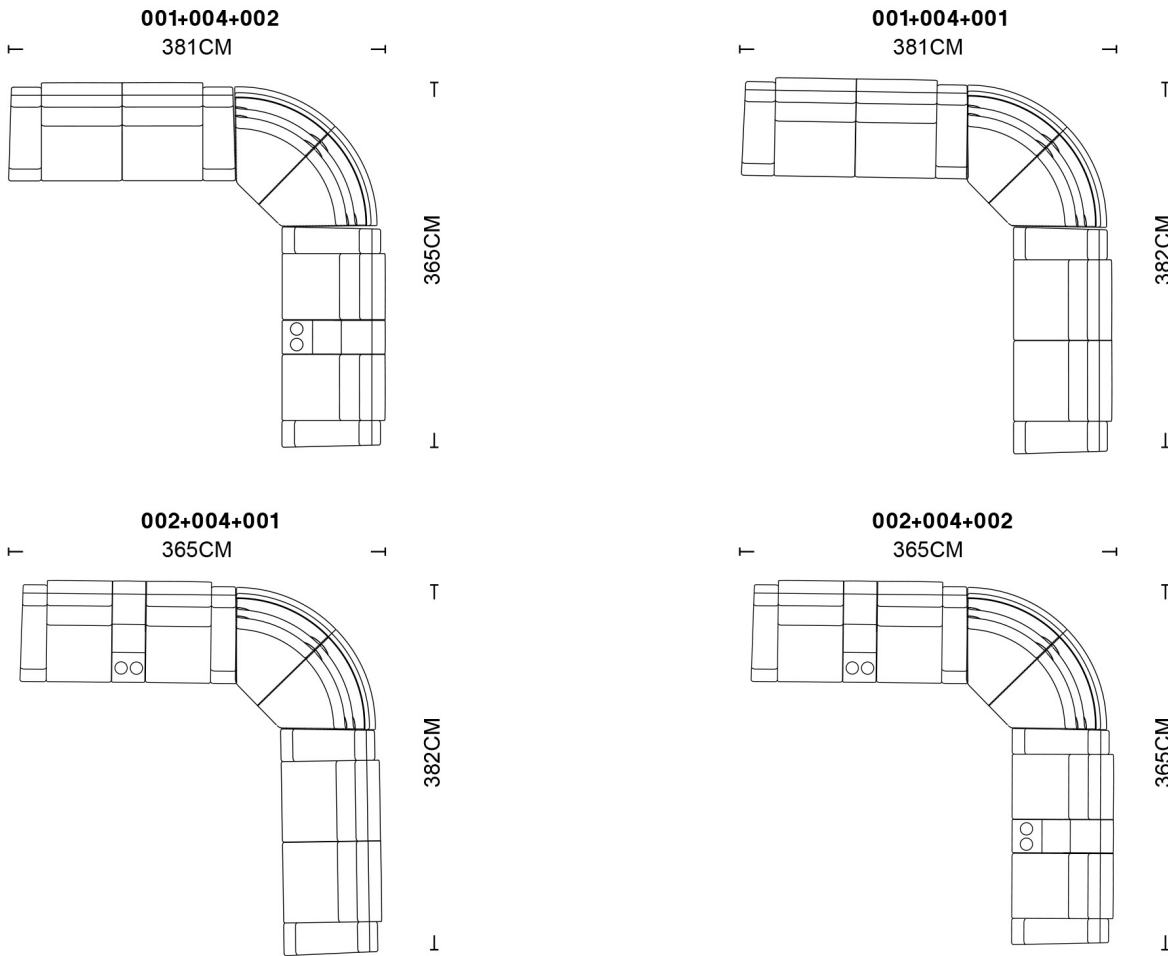

adorehomeliving1

adorehomeliving

6383 9888

adorehomeliving.com.au

90053 (3716/1500#)

SCHEMATICS

Composition Examples

For more configurations possibility please consult our sales representative.