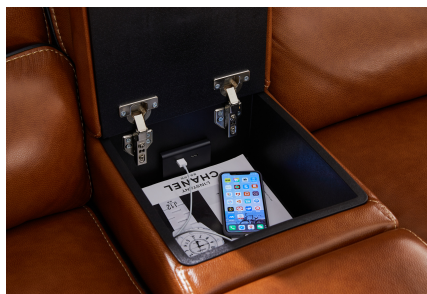

NELSON CORNER LOUNGE

A modular designed to impress and be enjoyed by the entire family.

Relax and put your feet up in one of the four electric recliners, keep your remotes handy by storing them in the Storage Console and never spill your drinks again, with the addition of the useful cup holders.

*Configuration on display may be different from the picture.

Optimal angle with control

Storage console
with USB ports recharger

Luxurious texture
& quality stitching

Reclining

Electric mechanism

Frame

Solid timber, plywood & metal