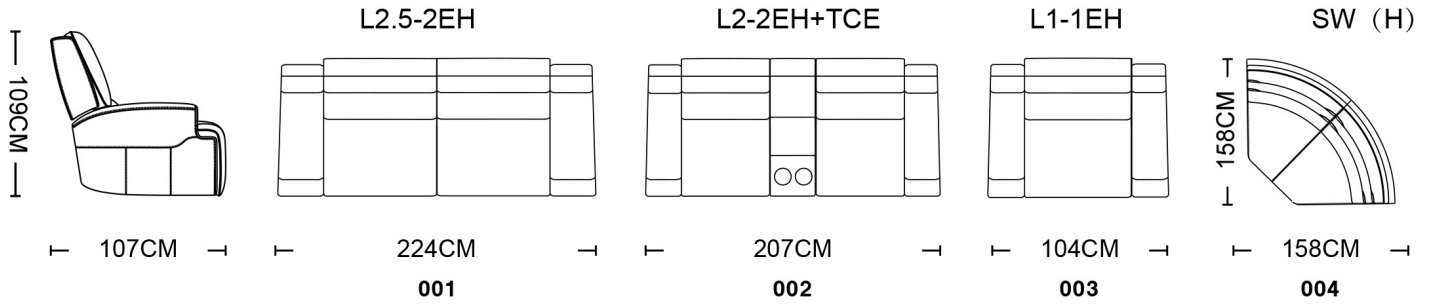

adorehomeliving1

adorehomeliving

6383 9888

adorehomeliving.com.au

90053 (3716/1500#)

SCHEMATICS

Composition Examples

For more configurations possibility please consult our sales representative.