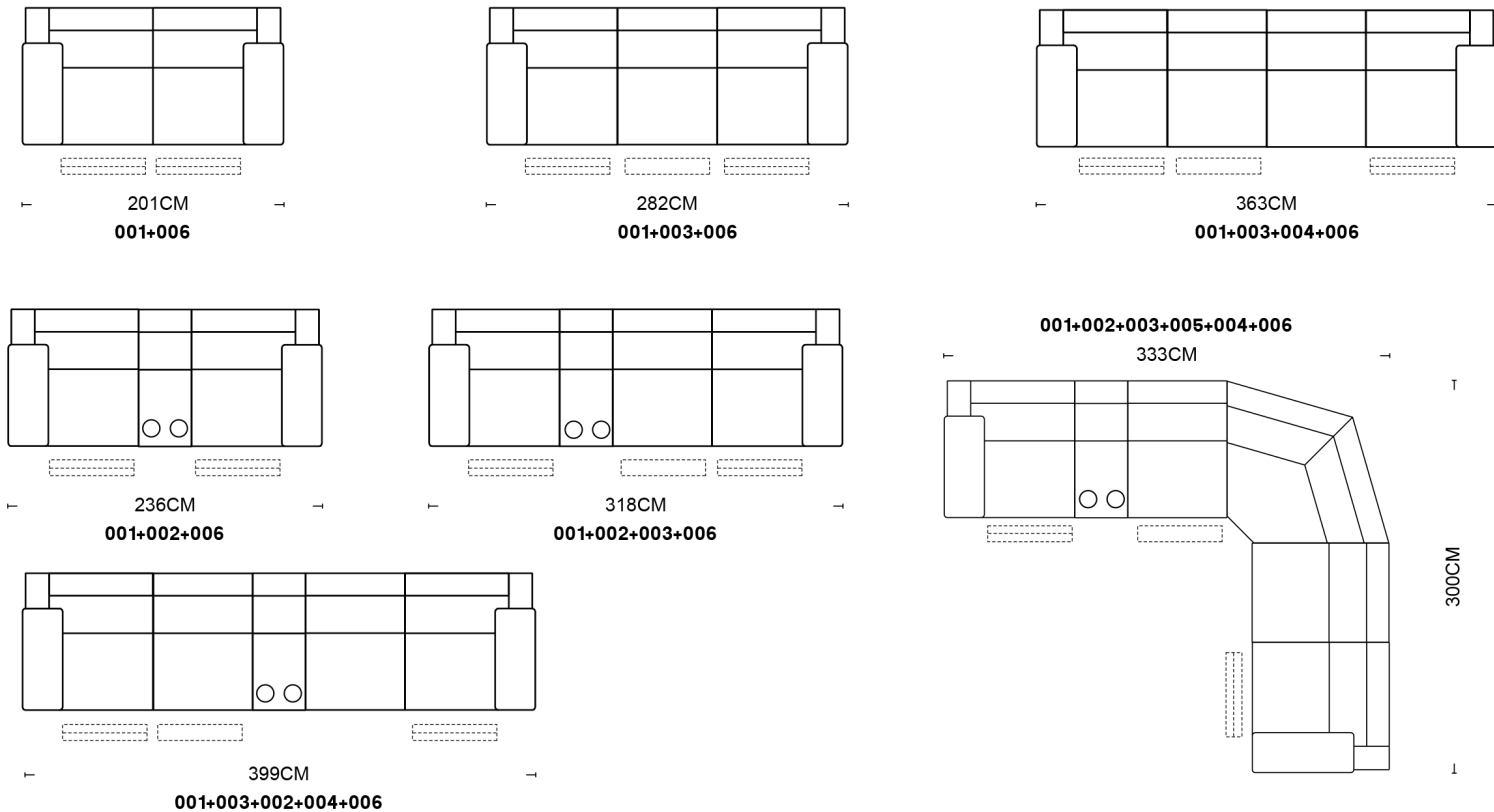

Composition Examples

For more configurations possibility please consult our sales representative.