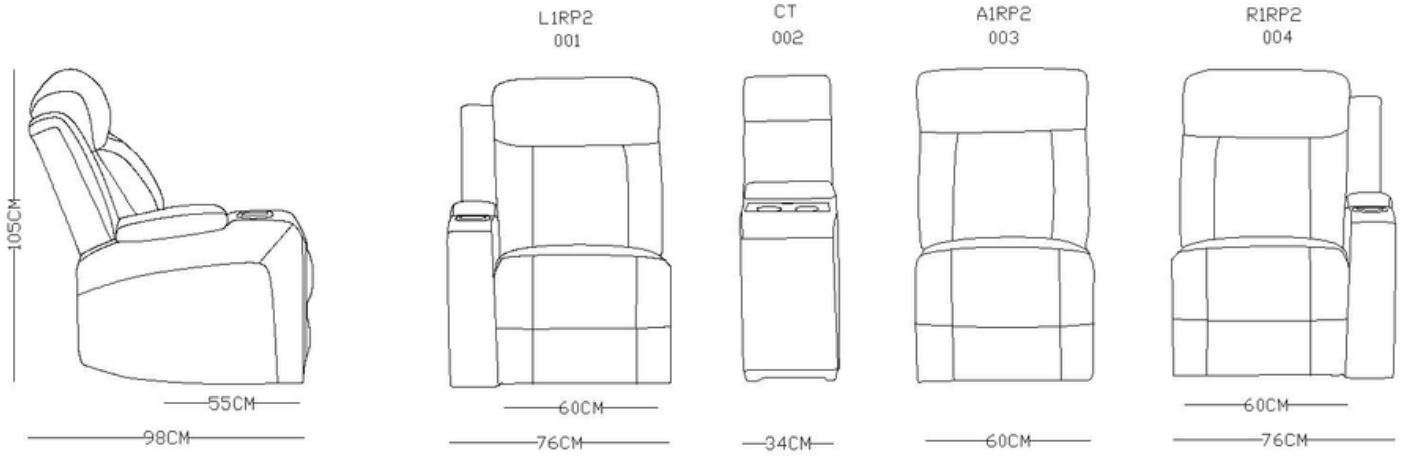

ADORE | HOME LIVING

For more configurations possibility please consult our sales representative.

adorehomeliving1

adorehomeliving

6383 9888

adorehomeliving.com.au

If you have any additional questions you can enquire via email at: info@adorehomeliving.com.au or contact us on: 08 6383 9888