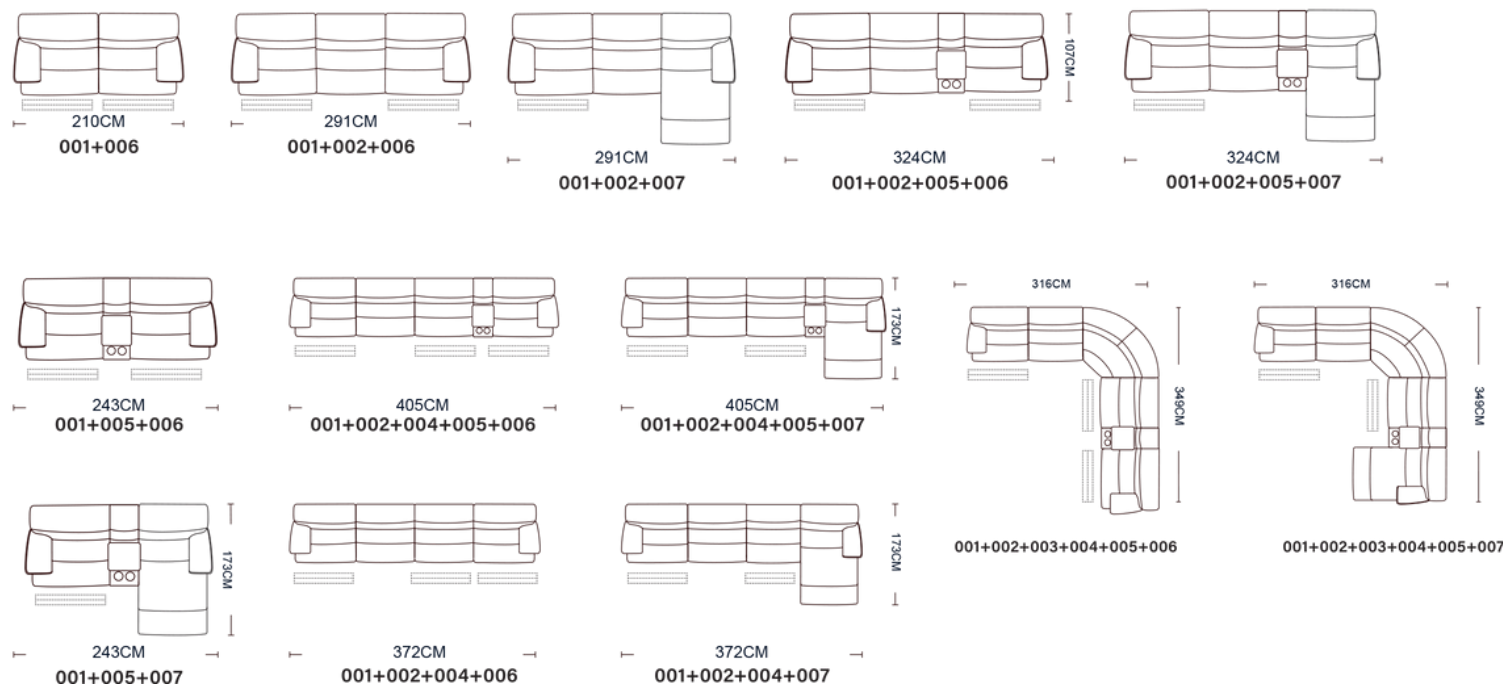

Thick padded cushions for ultimate comfort and relaxation

Premium fabric with Rhino fabric trim and sides

Storage console with cup holders

Overall Size

3160 X 3490 mm

Reclining

Manual mechanism

Frame

5 star Customer Service

adorehomeliving1

adorehomeliving

6383 9888

adorehomeliving.com.au

8706M (20733-2#/ 820#)

SCHEMATICS

Composition Examples