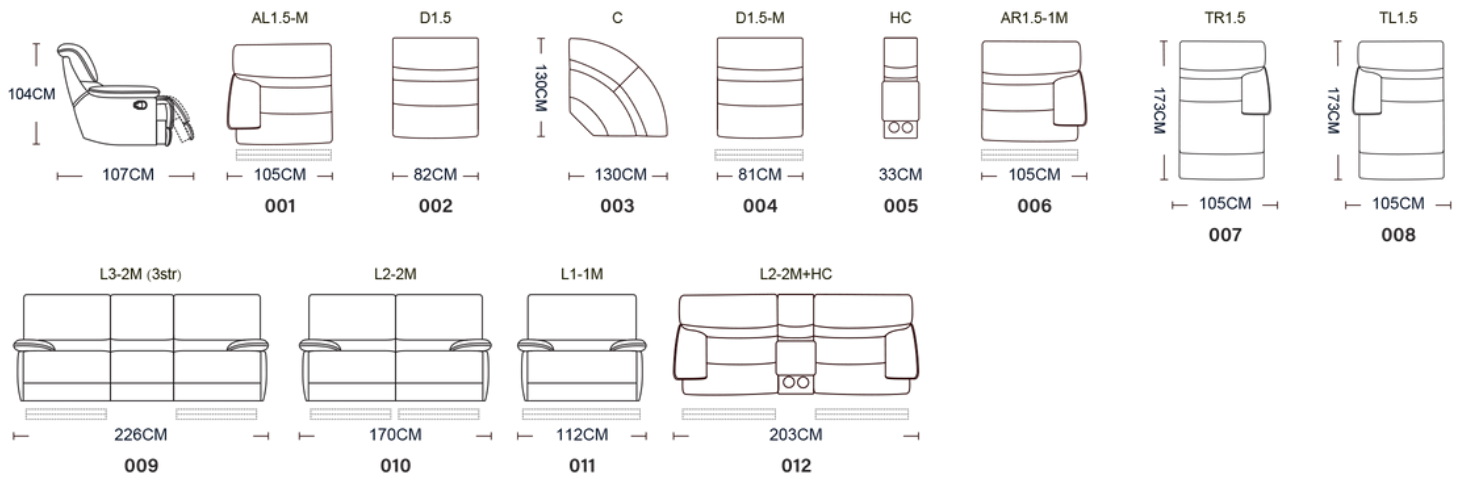

Thick padded cushions for ultimate comfort and relaxation

Premium fabric with Rhino fabric trim and sides

Storage console with cup holders

Overall Size

3160 X 3490 mm

Reclining

Manual mechanism

Frame

5 star Customer Service

adorehomeliving1

adorehomeliving

6383 9888

adorehomeliving.com.au

8706M (20733-2#/ 820#)

SCHEMATICS

Composition Examples