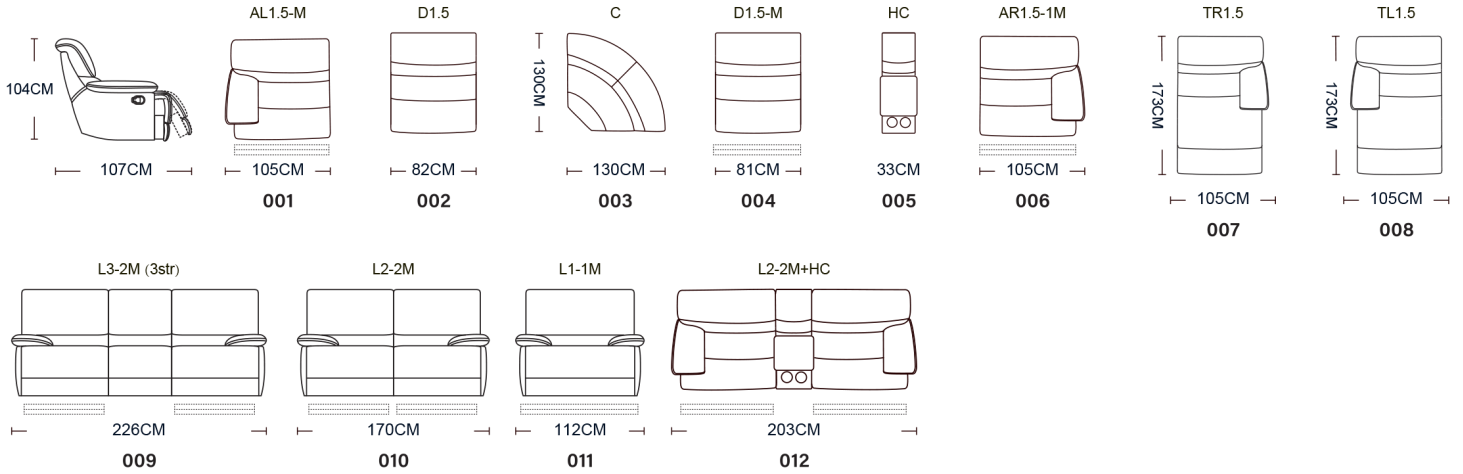

Thick padded cushions for ultimate comfort and relaxation

Premium fabric with Rhino fabric trim and sides

Storage console with cup holders

Overall Size

3160 X 3490 mm

Reclining

Manual mechanism

Frame

5 star Customer Service

adorehomeliving1

adorehomeliving

6383 9888

adorehomeliving.com.au

8706M (20733-2#/ 820#)

SCHEMATICS

Composition Examples