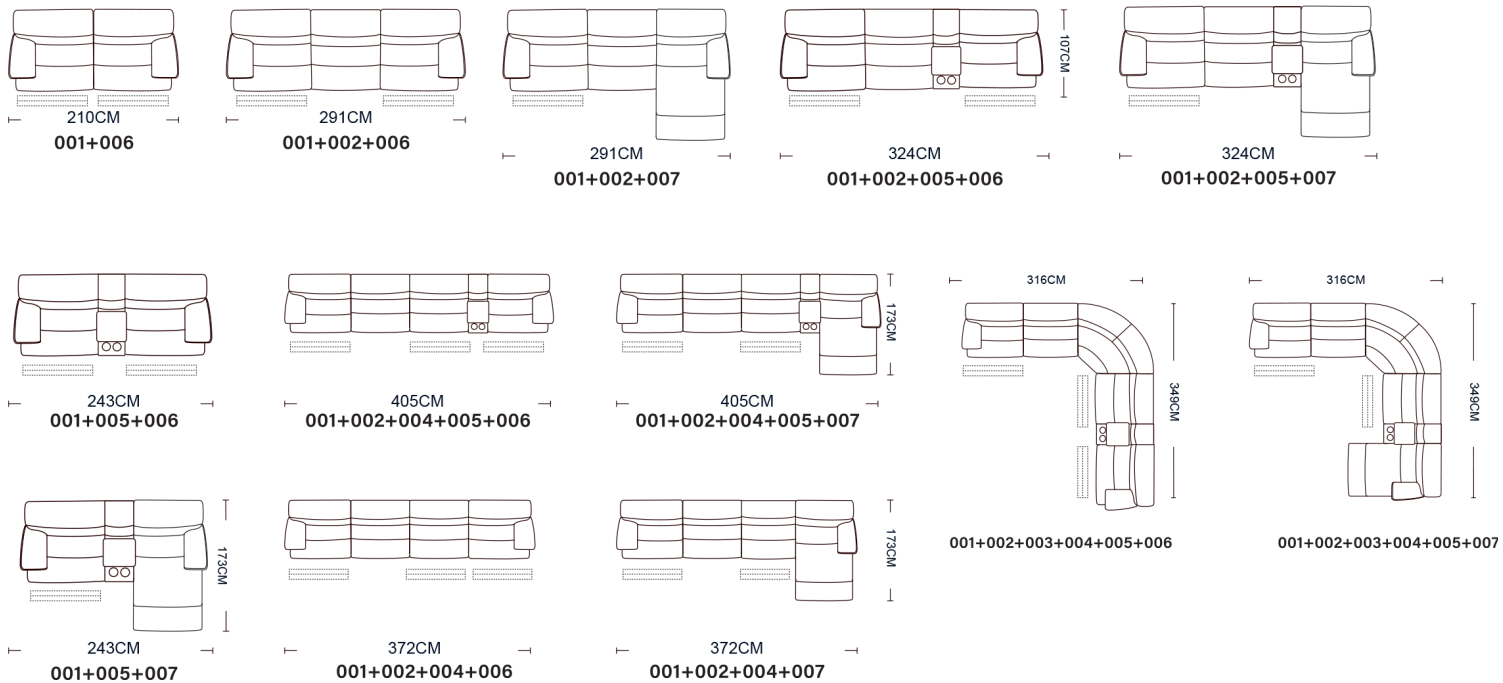

Thick padded cushions for ultimate comfort and relaxation

Premium fabric with Rhino fabric trim and sides

Storage console with cup holders

Overall Size

3160 X 3490 mm

Reclining

Manual mechanism

Frame

5 star Customer Service

adorehomeliving1

adorehomeliving

6383 9888

adorehomeliving.com.au

8706M (20733-2#/ 820#)

SCHEMATICS

Composition Examples