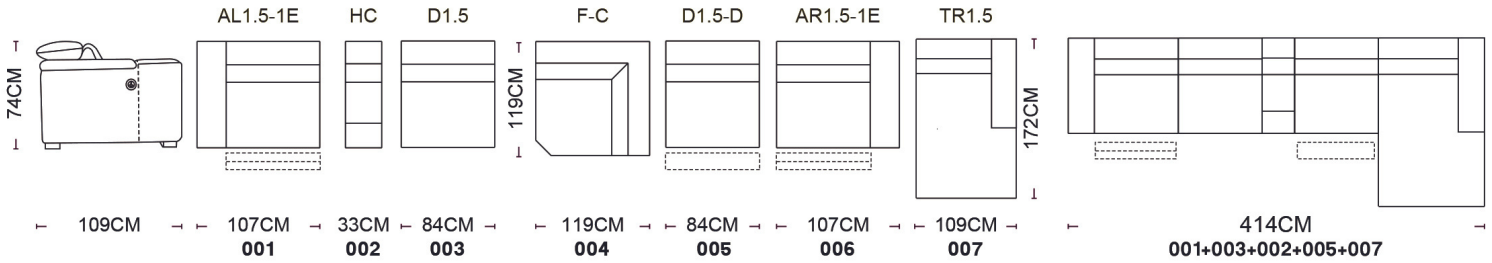

*Configuration on display may be different from picture.

Ultimate comfort
and relaxation

USB ports recharger
& reading lights

Storage console
with cup holders

Overall Size

3422 x 3072 mm

Reclining

Electric mechanism

57021 (2035D#)

SCHEMATICS

Composition Examples

For more configurations possibility please consult our sales representative.