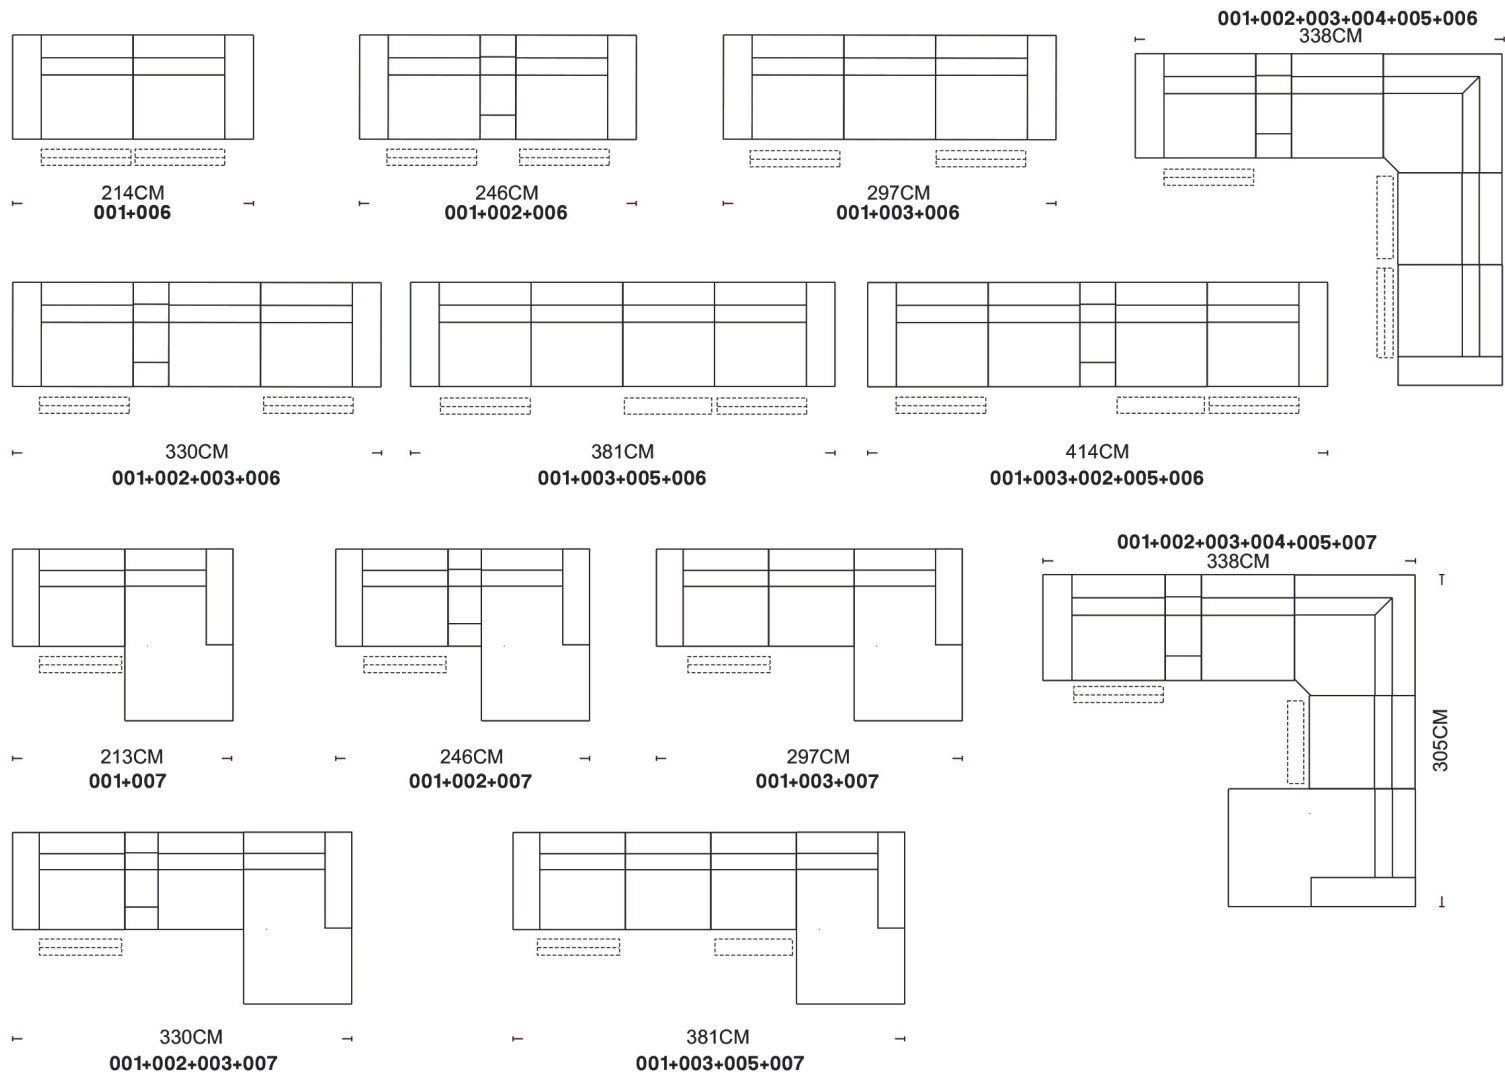

*Configuration on display may be different from picture.

Ultimate comfort
and relaxation

USB ports recharger
& reading lights

Storage console
with cup holders

Overall Size

3422 x 3072 mm

Reclining

Electric mechanism

57021 (2035D#)

SCHEMATICS

Composition Examples

For more configurations possibility please consult our sales representative.