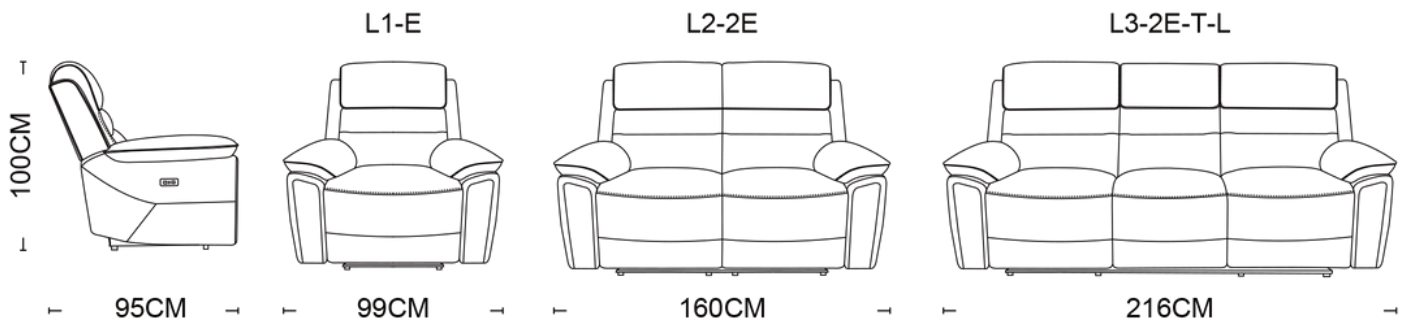

adorehomeliving

6383 9888

adorehomeliving.com.au

50767 (30470/35748#)

SCHEMATICS

For more configurations possibility please consult our sales representative.

adorehomeliving1

adorehomeliving