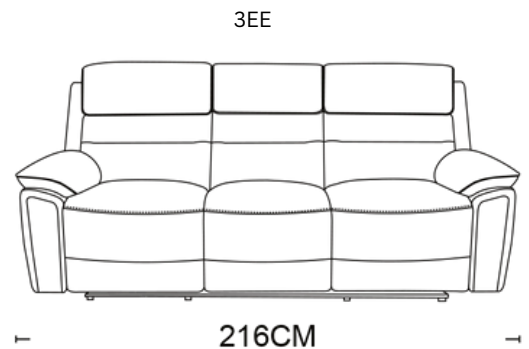

Kai Lounge Suite

ADORE | HOME LIVING

scan me

or take a photo 

Thick padded cushions for ultimate comfort and relaxation

Optimal angle with control

SCHEMATICS

Reclining