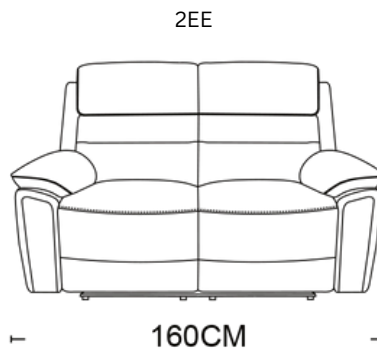

Kai Lounge Suite

ADORE | HOME LIVING

scan me

or take a photo 

Thick padded cushions for ultimate comfort and relaxation

Optimal angle with control

SCHEMATICS

Reclining