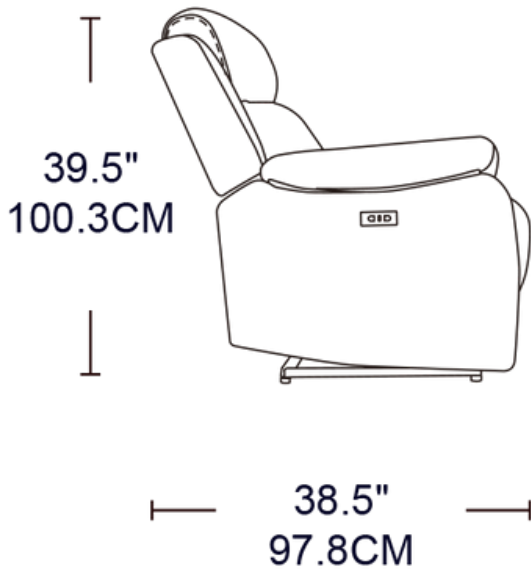

HONEYWOOD RECLINER

The Honeywood Recliner is upholstered in breathable fabric and allows the back to recline anywhere from the upright position to almost a lying down position.

L1-E

Reclining
Mechanism manual