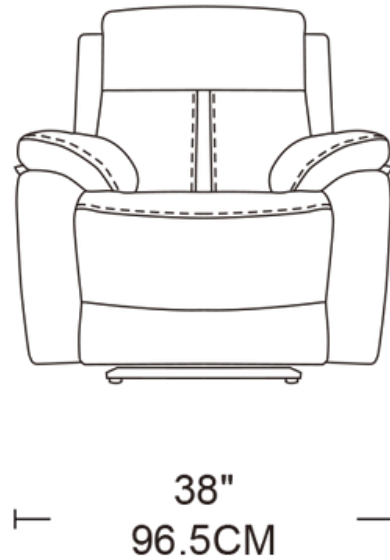

HONEYWOOD RECLINER

The Honeywood Recliner is upholstered in breathable fabric and allows the back to recline anywhere from the upright position to almost a lying down position.

L1-E

Reclining
Mechanism manual