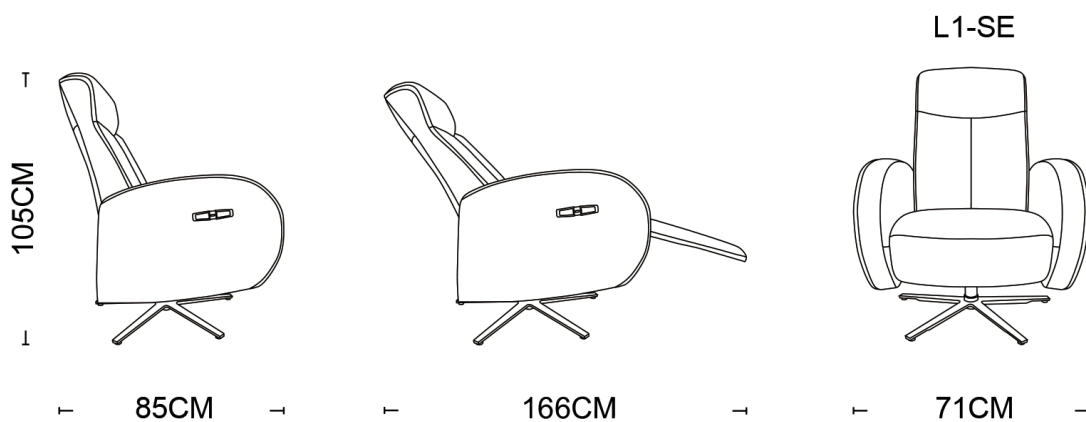

HOLLAND RECLINER

The Holland recliner chair is solitary comfort personified. Enjoy lounging out on its spacious expanses of high-quality leather knowing that this is comfort for you and you alone.

With an in-built electric recliner and USB port, you will be hard-pressed to find a reason to get up. Battery charge (without using USB) lasts 1-2 weeks depending on usage.

50758 (2099#)

SCHEMATICS

Reclining
Mechanism electric

Frame
Solid timber, plywood & metal

Upholstery
Full premium leather

Customized
to suit your
needs

Choice of
colours

Best price
guarantee