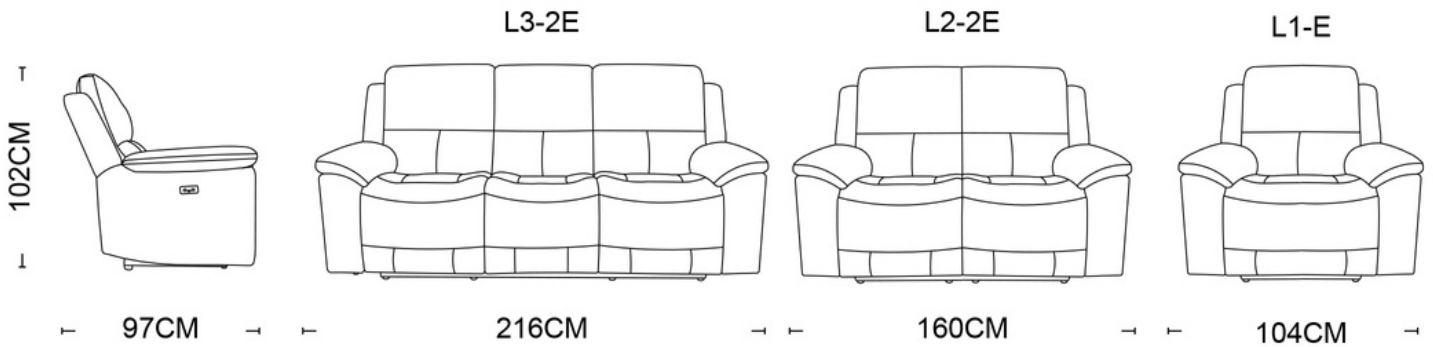

adorehomeliving

6383 9888

adorehomeliving.com.au

50332 (1037#)

SCHEMATICS

For more configurations possibility please consult our sales representative.

adorehomeliving1

adorehomeliving