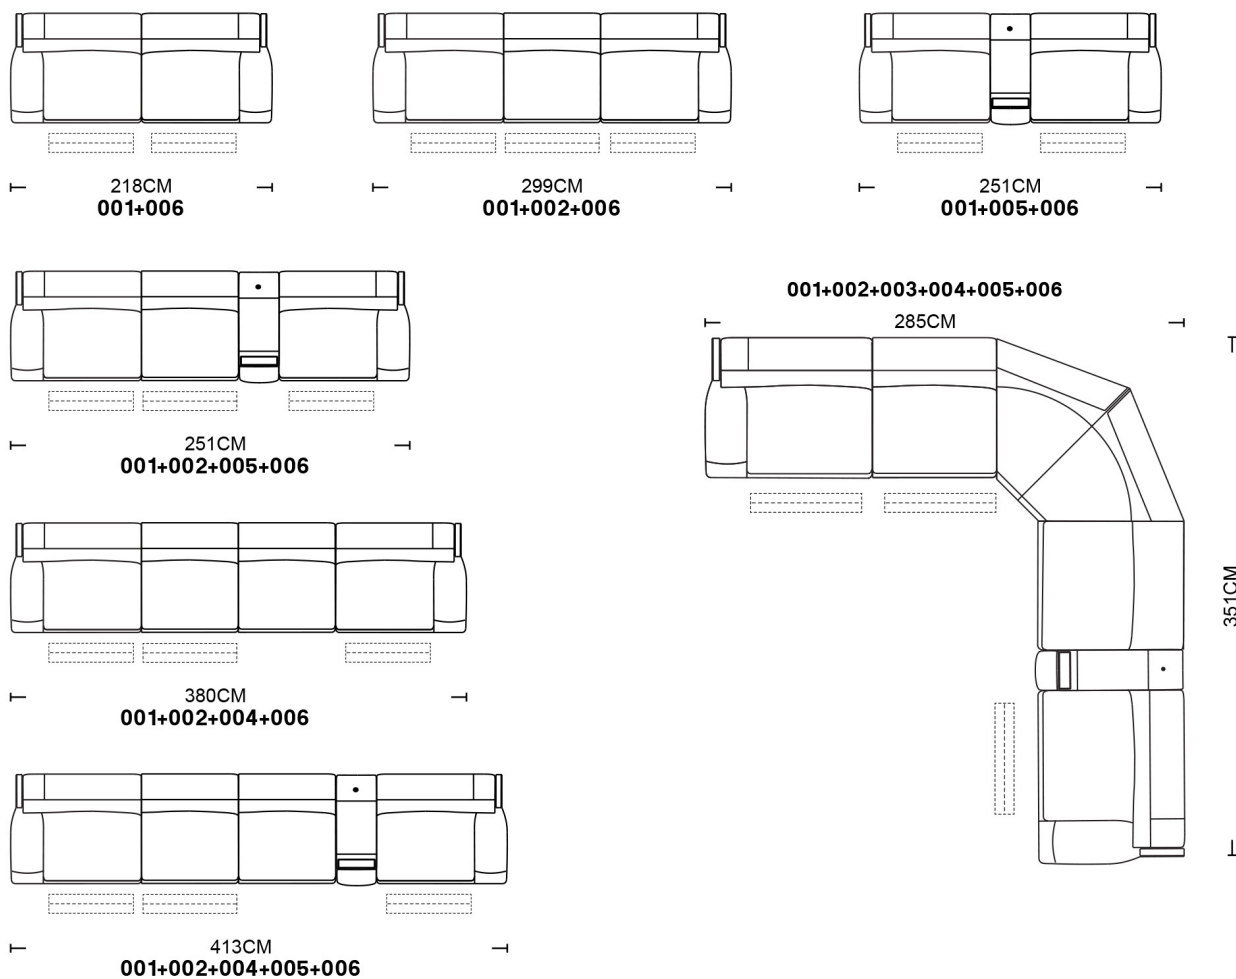

90102 (4055#)

SCHEMATICS

Composition Examples

For more configurations possibility please consult our sales representative.

adorehomeliving1

adorehomeliving

6383 9888

adorehomeliving.com.au