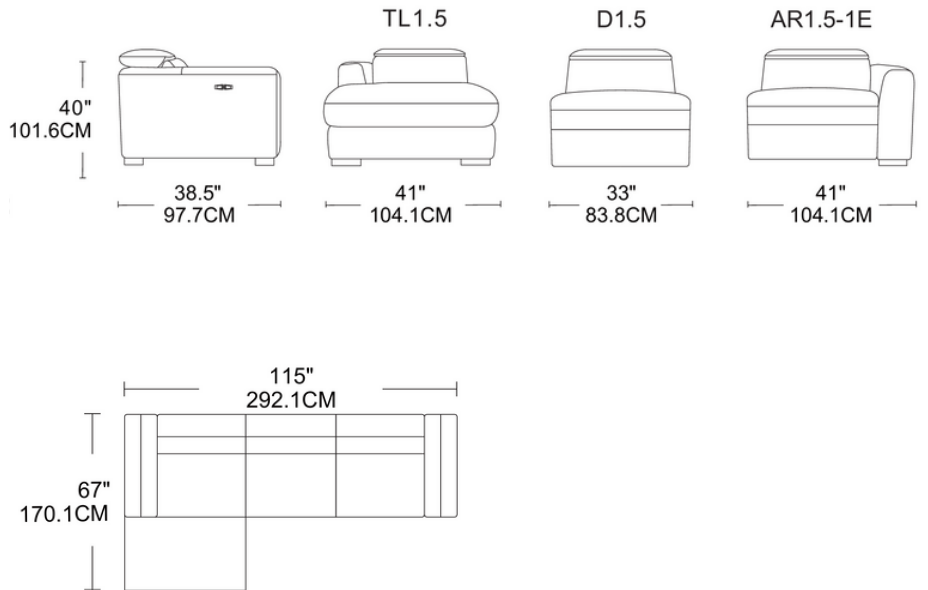

Gelbero Fabric Lounge

ADORE | HOME LIVING

scan me

or take a photo 

Premium and soft fabric

Ultimate comfort and relaxation

SCHEMATICS

Reclining