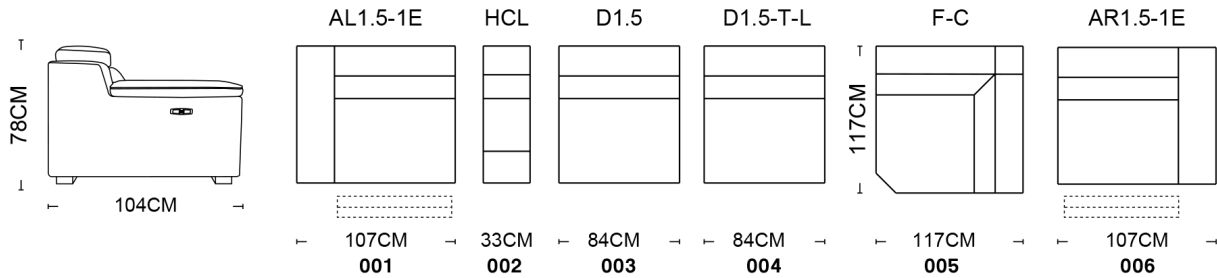

Ultimate comfort and relaxation

USB ports recharger

Electric recliner designed for comfort

Overall Size

3400 x 3050 mm

Reclining

Electric mechanism

Frame

5 star Customer Service

adorehomeliving1

adorehomeliving

6383 9888

adorehomeliving.com.au

50696 (10672-2#)

SCHEMATICS

Composition Examples