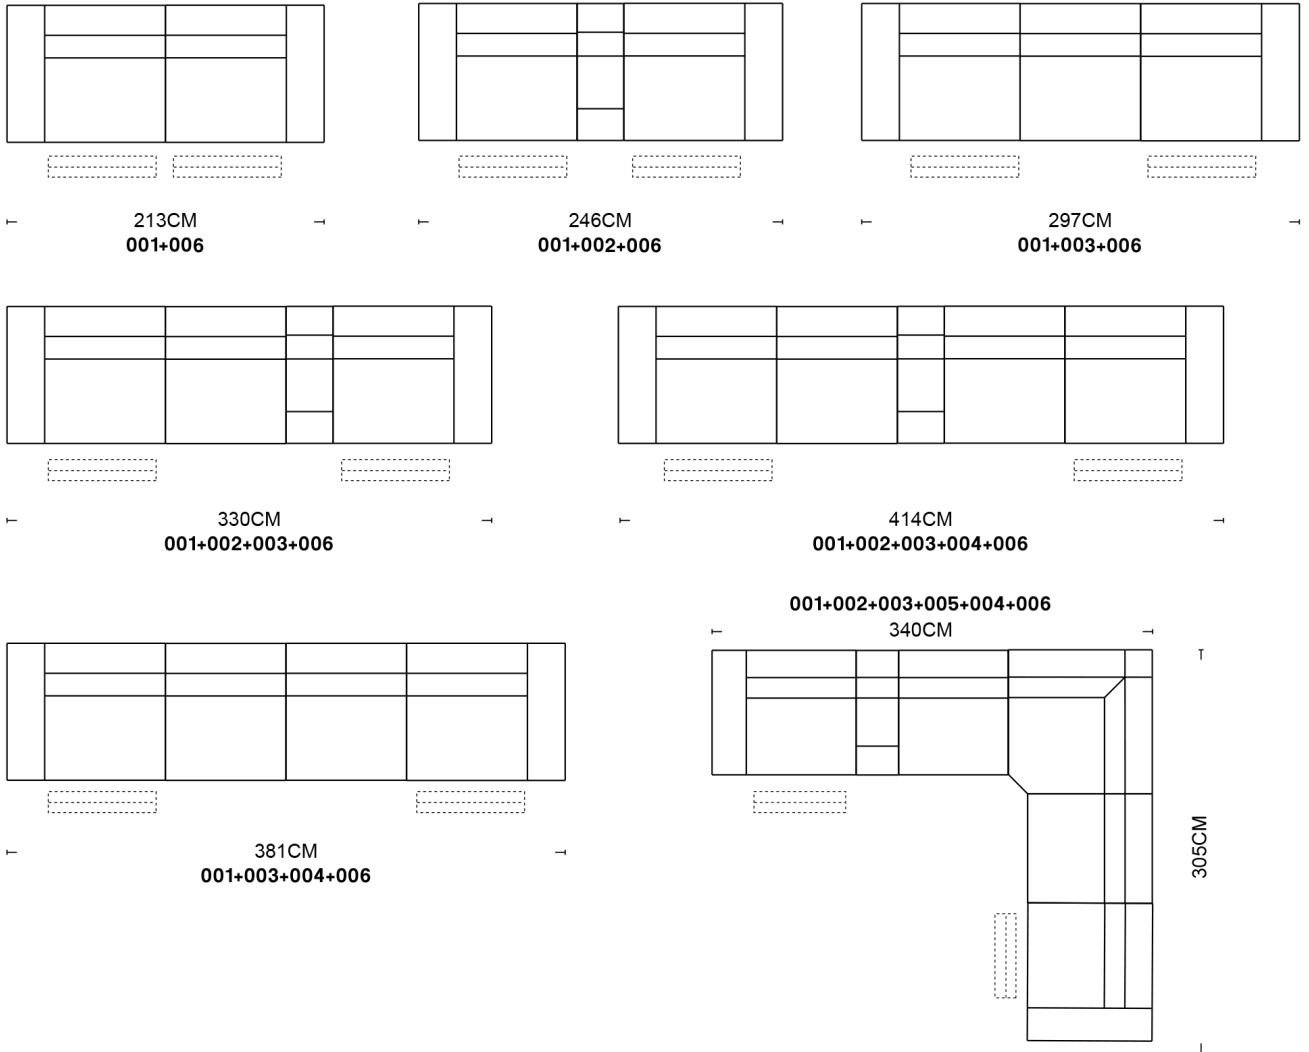

Composition Examples

For more configurations possibility please consult our sales representative.

adorehomeliving1

adorehomeliving

6383 9888

adorehomeliving.com.au