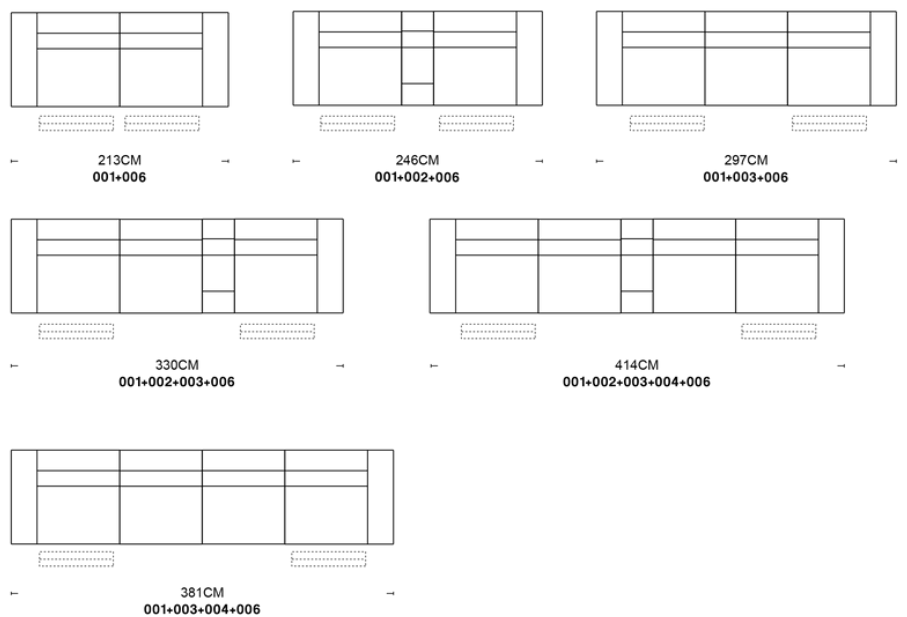

Francis Corner Lounge

ADORE | HOME LIVING

scan me

or take a photo

USB ports recharger

Ultimate comfort and relaxation

SCHEMATICS

Composition Examples