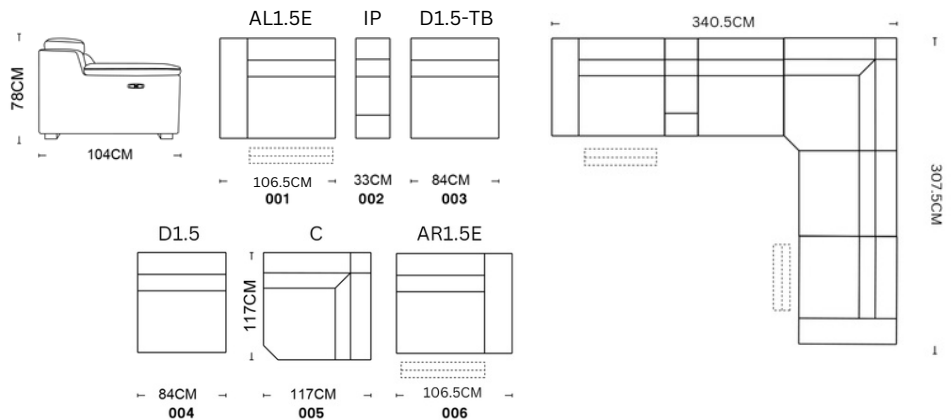

Francis Corner Lounge

ADORE | HOME LIVING

scan me

or take a photo

USB ports recharger

Ultimate comfort and relaxation

SCHEMATICS

Composition Examples