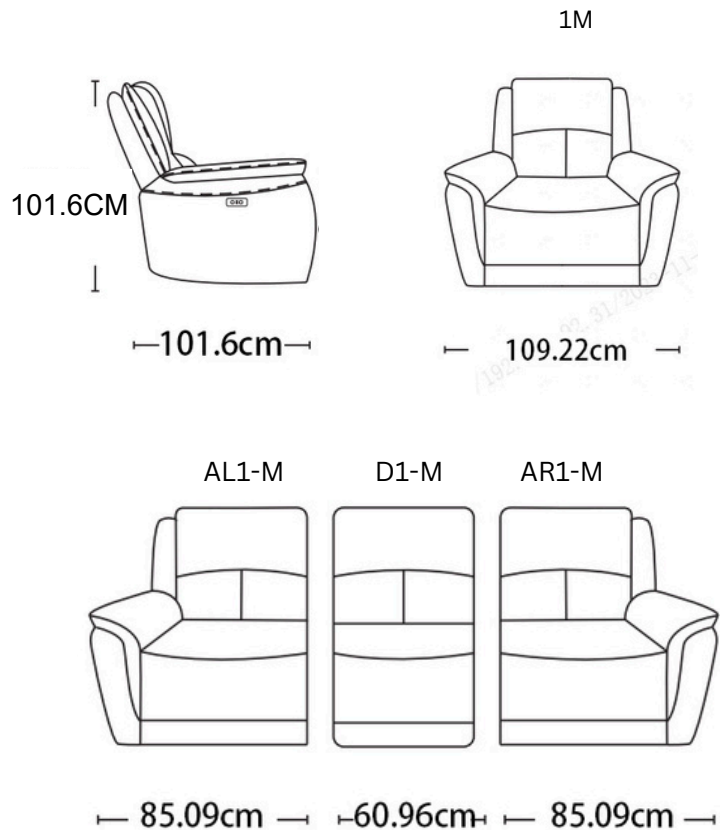

For additional configurations, upholstery options, and colour possibilities, please consult with our sales representative.

If you have any additional questions you can enquire via email at: info@adorehomeliving.com.au or contact us on: 1300 000 887