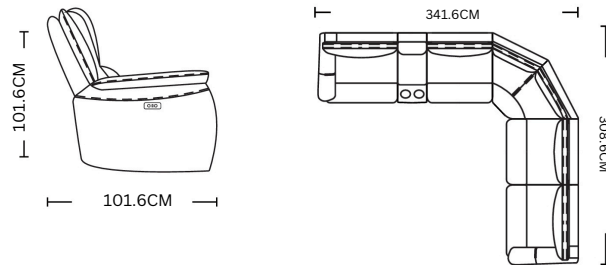

Everett Corner Lounge

ADORE | HOME LIVING

scan me

or take a photo 

SCHEMATICS

Thick padded cushions for ultimate comfort and relaxation

Premium full leather

Composition Examples