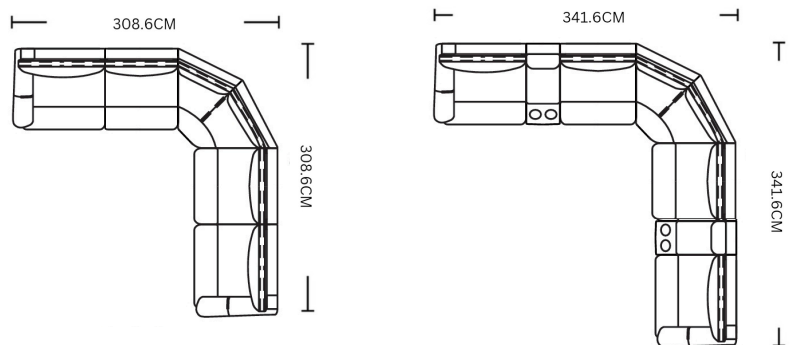

Everett Corner Lounge

ADORE | HOME LIVING

scan me

or take a photo 

SCHEMATICS

Thick padded cushions for ultimate comfort and relaxation

Premium full leather

Composition Examples