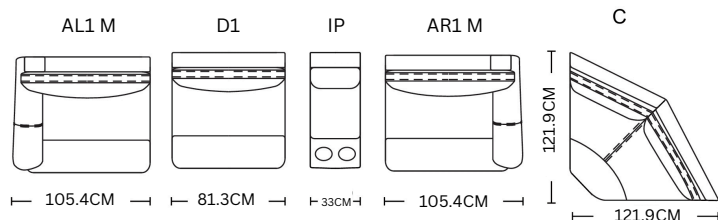

Everett Corner Lounge

ADORE | HOME LIVING

scan me

or take a photo 

SCHEMATICS

Thick padded cushions for ultimate comfort and relaxation

Premium full leather

Composition Examples