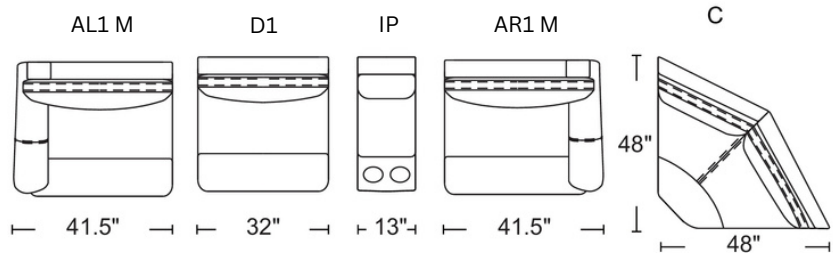

Everett Corner Lounge

ADORE | HOME LIVING

scan me

or take a photo 

SCHEMATICS

Thick padded cushions for ultimate comfort and relaxation

Premium full leather

Reclining