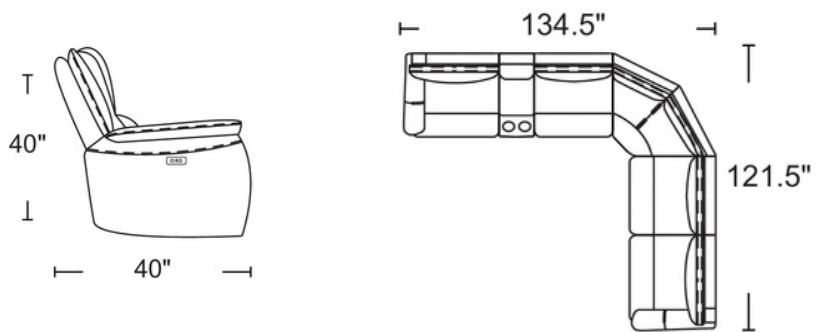

Everett Corner Lounge

ADORE | HOME LIVING

scan me

or take a photo 

SCHEMATICS

Thick padded cushions for ultimate comfort and relaxation

Premium full leather

Reclining