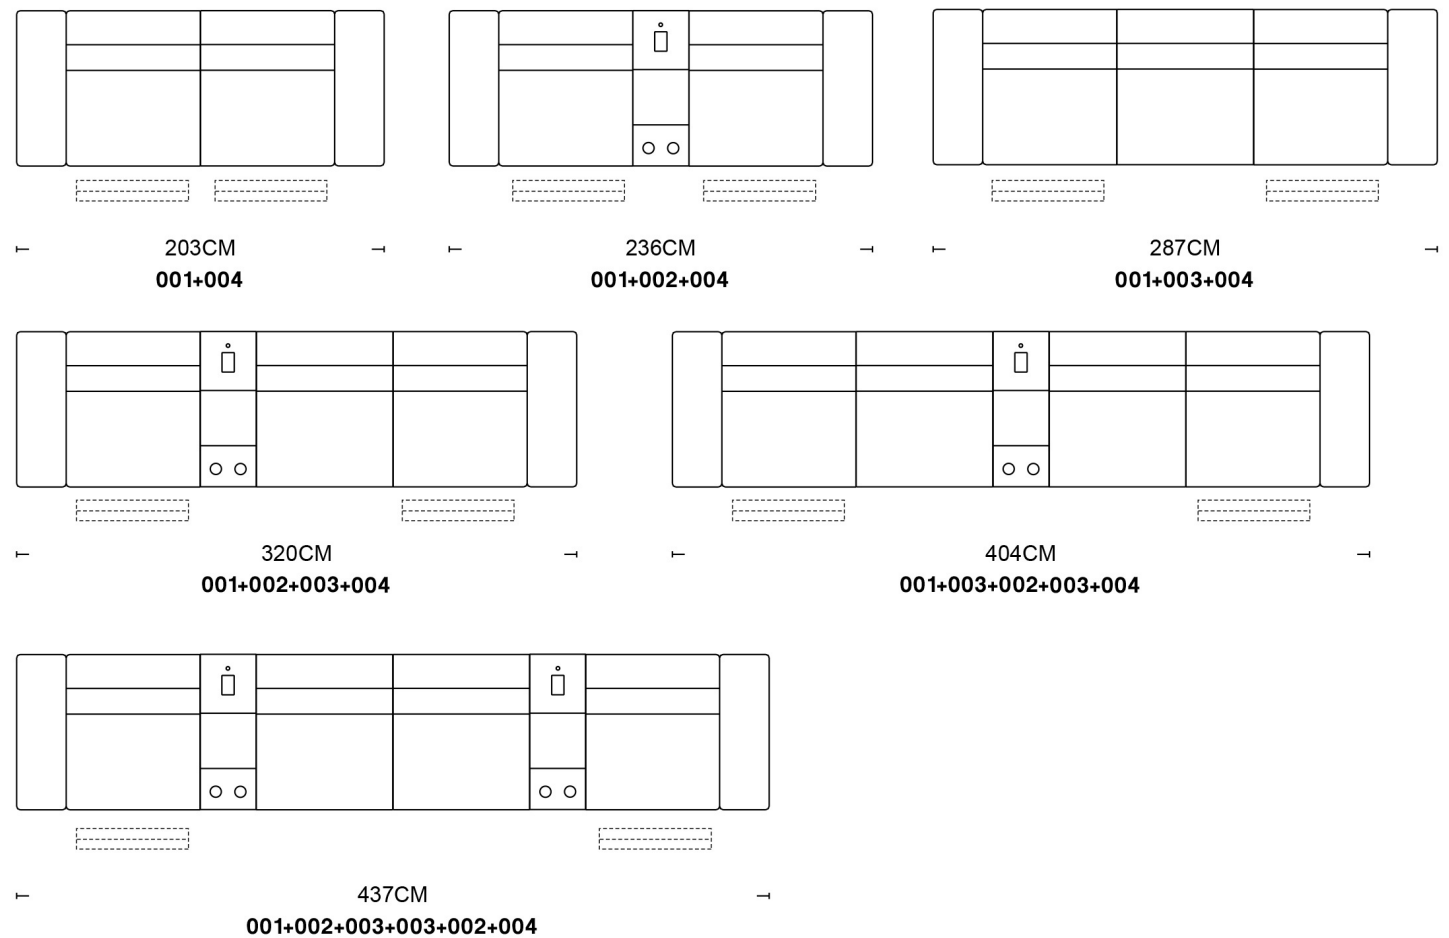

adorehomeliving

6383 9888

adorehomeliving.com.au

50725 (2531#)

SCHEMATICS

Composition Examples

For more configurations possibility please consult our sales representative.

adorehomeliving1