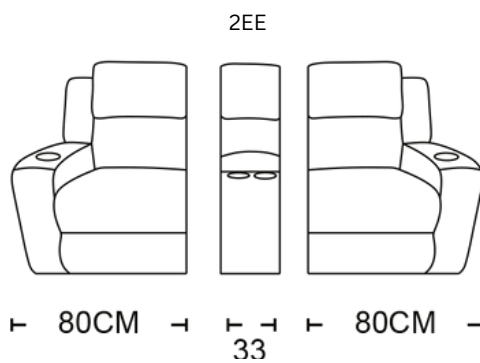

Edwards Lounge Suite

ADORE | HOME LIVING

scan me

or take a photo 

Storage console with cup holders

SCHEMATICS

Premium Rhino fabric

Reclining