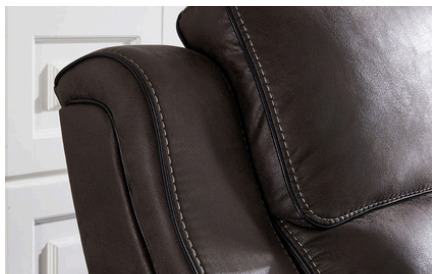

Edwards Lounge Suite

ADORE | HOME LIVING

scan me

or take a photo 

Storage console with cup holders

SCHEMATICS

Premium Rhino fabric

Reclining

Electric mechanism

Frame

Solid timber, plywood & metal

Upholstery

Premium rhino fabric

For additional configurations, upholstery options, and colour possibilities, please consult with our sales representative.