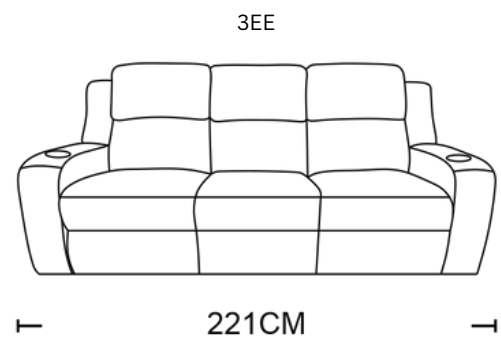

Edwards Lounge Suite

ADORE | HOME LIVING

scan me

or take a photo 

Storage console with cup holders

SCHEMATICS

Premium Rhino fabric

Reclining