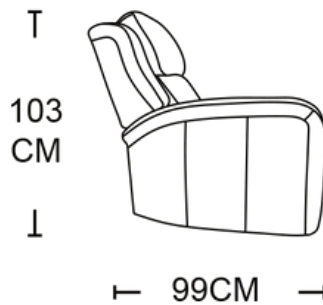

Edwards Lounge Suite

ADORE | HOME LIVING

scan me

or take a photo 

Storage console with cup holders

SCHEMATICS

Premium Rhino fabric

Reclining