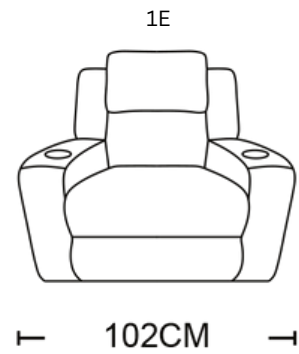

Edwards Lounge Suite

ADORE | HOME LIVING

scan me

or take a photo 

Storage console with cup holders

SCHEMATICS

Premium Rhino fabric

Reclining