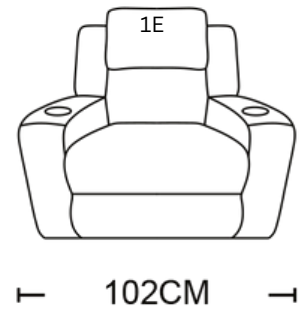

Premium next-generation fabric

Reclining

Electric mechanism

Frame

Solid timber, plywood & metal

Upholstery

Premium Next-Gen fabric

For additional configurations, upholstery options, and colour possibilities, please consult with our sales representative.

If you have any additional questions you can enquire via email at: info@adorehomeliving.com.au or contact us on: 1300 000 887