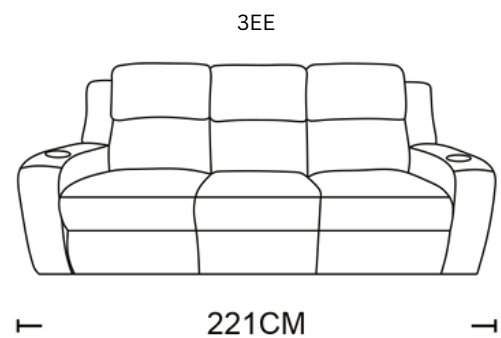

Premium next-generation fabric

Reclining

Electric mechanism

Frame

Solid timber, plywood & metal

Upholstery

Premium Next-Gen fabric

For additional configurations, upholstery options, and colour possibilities, please consult with our sales representative.

If you have any additional questions you can enquire via email at: info@adorehomeliving.com.au or contact us on: 1300 000 887