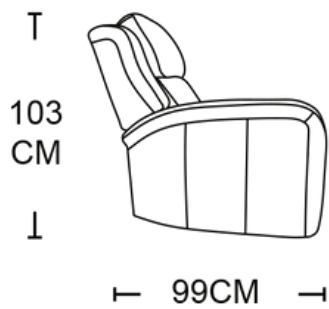

Premium next-generation fabric

Reclining

Electric mechanism

Frame

Solid timber, plywood & metal

Upholstery

Premium Next-Gen fabric

For additional configurations, upholstery options, and colour possibilities, please consult with our sales representative.

If you have any additional questions you can enquire via email at: info@adorehomeliving.com.au or contact us on: 1300 000 887