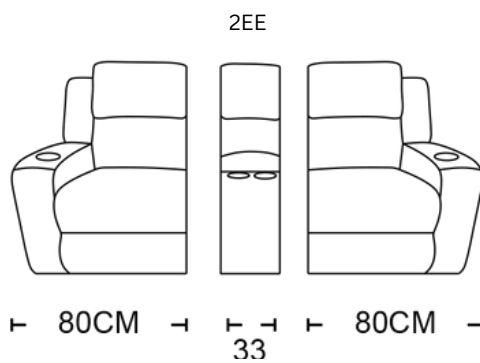

Premium next-generation fabric

Reclining

Electric mechanism

Frame

Solid timber, plywood & metal

Upholstery

Premium Next-Gen fabric

For additional configurations, upholstery options, and colour possibilities, please consult with our sales representative.

If you have any additional questions you can enquire via email at: info@adorehomeliving.com.au or contact us on: 1300 000 887