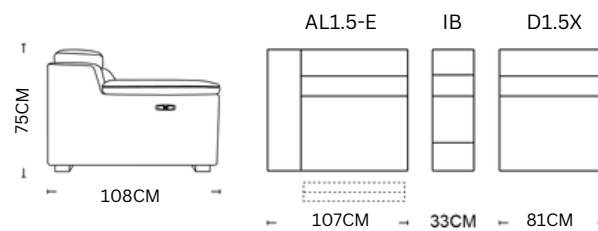

## SCHEMATICS

Pull-out sofa bed

Storage console with cup holders & wireless charging