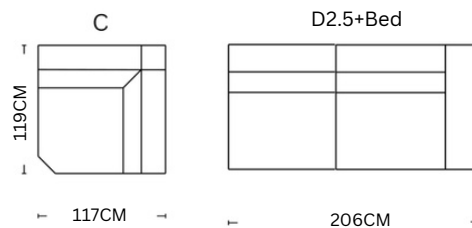

## SCHEMATICS

Pull-out sofa bed

Storage console with cup holders & wireless charging