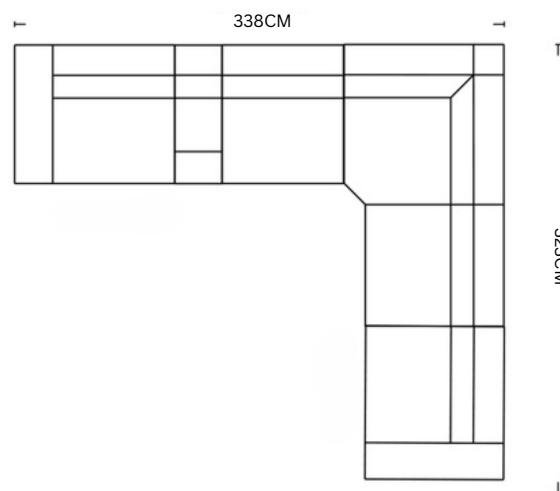

## SCHEMATICS

Pull-out sofa bed

Storage console with cup holders & wireless charging