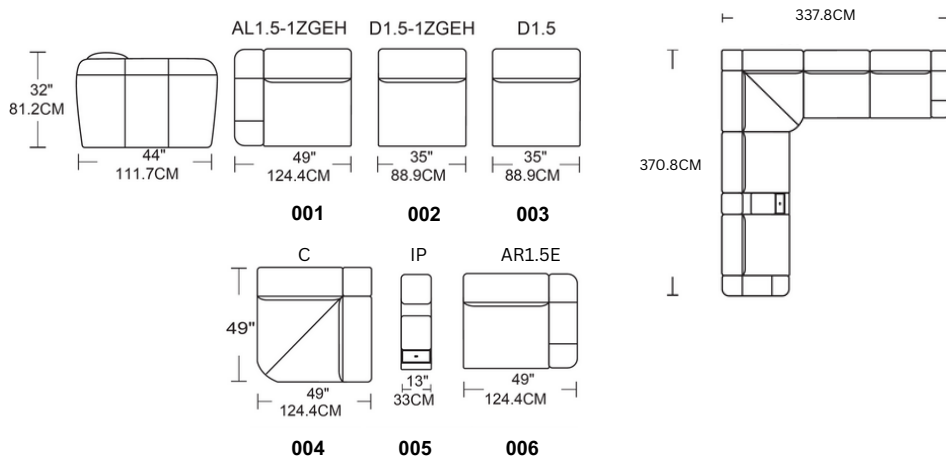

Damian Corner Lounge

ADORE | HOME LIVING

scan me

or take a photo

SCHEMATICS

Zero gravity for ultimate comfort and relaxation

Premium full leather

Composition Examples