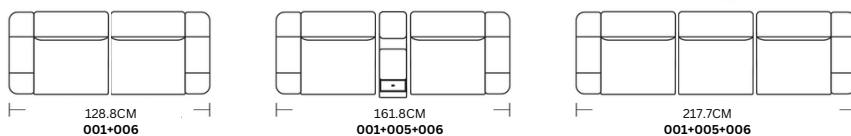

Damian Corner Lounge

ADORE | HOME LIVING

scan me

or take a photo

SCHEMATICS

Zero gravity for ultimate comfort and relaxation

Premium full leather

Composition Examples