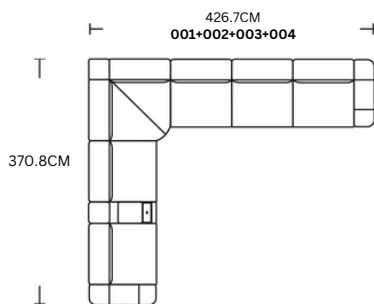

Damian Corner Lounge

ADORE | HOME LIVING

scan me

or take a photo

SCHEMATICS

Zero gravity for ultimate comfort and relaxation

Premium full leather

Composition Examples