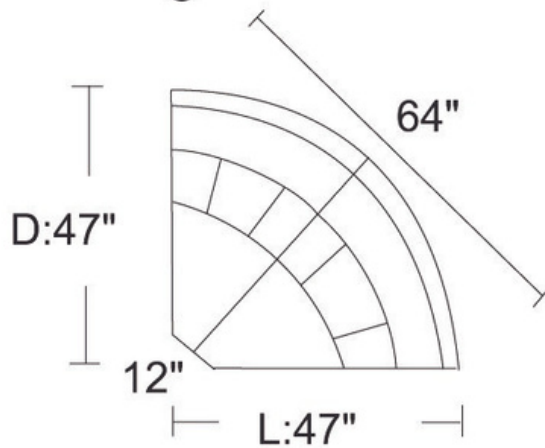

D:39"

L:40.5"

L:40.5"

L:32"

D1.5-1M

HCE(H)

C

L:32"

L:13"

D:47"

12"

L:47"

64"

For more configurations possibility please consult our sales representative.

adorehomeliving1

adorehomeliving