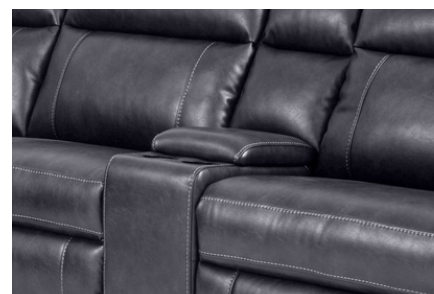

CHAPMAN CORNER LOUNGE

Introducing the Chapman Next Generation Fabric Corner Lounge, a sophisticated and luxurious seating solution that offers the perfect combination of style and comfort. Crafted with a revolutionary fabric that emulates the look and feel of leather, this corner lounge brings elegance and durability to any living space.

Ultimate comfort and relaxation

Premium Next-Gen fabric

Storage console with cup holders

Reclining

Electric mechanism

Frame

Solid timber, plywood & metal

Upholstery