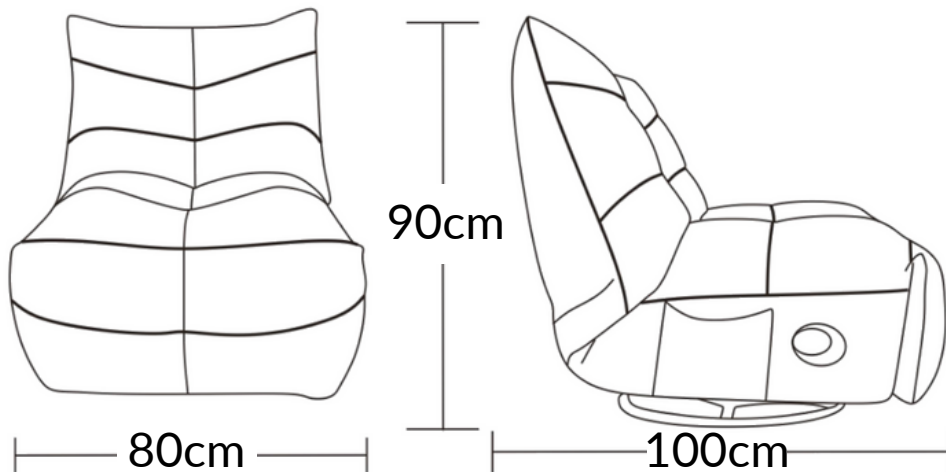

CATERPILLAR RECLINER

The Swivel Recliner is a remarkable piece of furniture designed for ultimate comfort and relaxation. Stay connected effortlessly using the built-in mobile phone holder, and keep essentials handy in the convenient side pocket.

This chair is an excellent addition to any living room or home theatre, offering both style and functionality.

Reclining

Mechanism manual

Frame

Solid timber, plywood & metal

Upholstery

Fabric

Customized
to suit your
needs

Choice of
colours

Best price
guarantee

10 years
warranty

5 stars
Customer
Services

adorehomeliving1

adorehomeliving

6383 9888

adorehomeliving.com.au