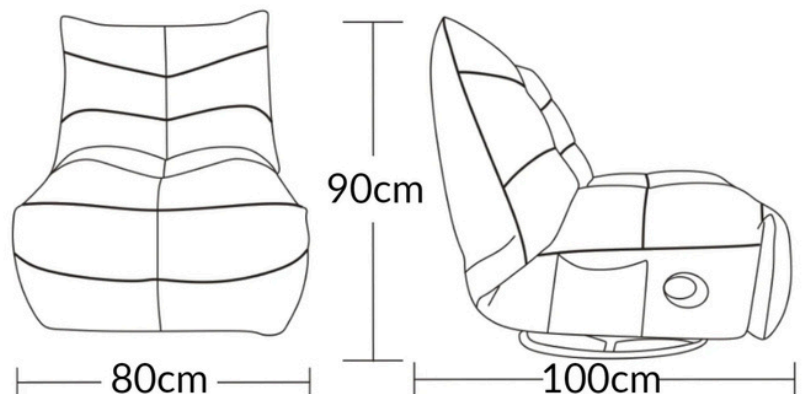

SCHEMATICS

Reclining
Manual mechanism

Frame
Solid timber, plywood & metal

Upholstery
Fabric

For additional configurations, upholstery options, and colour possibilities, please consult with our sales representative.

If you have any additional questions you can enquire via email at: info@adorehomeliving.com.au or contact us on: 1300 000 887