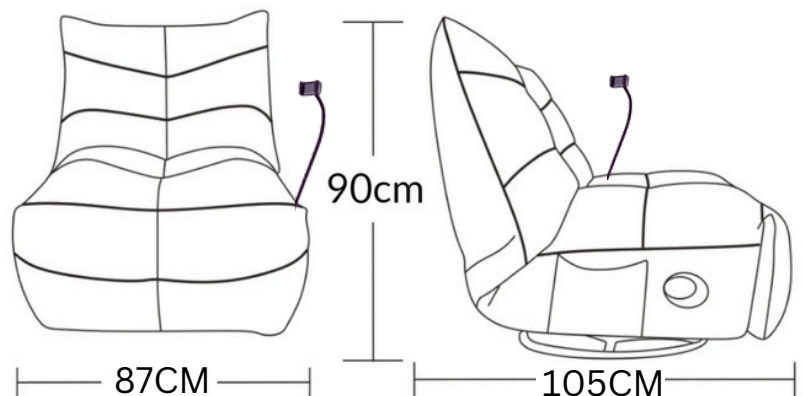

SCHEMATICS

Reclining
Manual mechanism

Frame
Solid timber, plywood & metal

Upholstery
Fabric

For additional configurations, upholstery options, and colour possibilities, please consult with our sales representative.

If you have any additional questions you can enquire via email at: info@adorehomeliving.com.au or contact us on: 1300 000 887