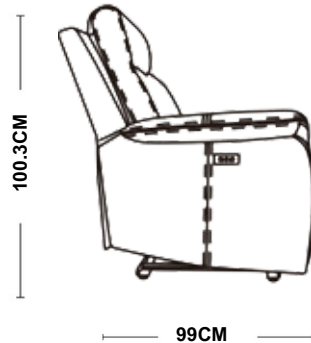

scan me

or take a photo 

USB charger

Introducing the Camden Electric Recliner—a perfect blend of comfort and functionality for your home. Crafted with an electric recliner and a convenient USB slot to keep your phone close while charging, this recliner is designed to enhance your relaxation experience.

Made with next-generation leather alternative material, it offers durability and easy cleaning while looking and feeling like genuine leather.

Optimal angle with control

SCHEMATICS

Reclining

Electric mechanism