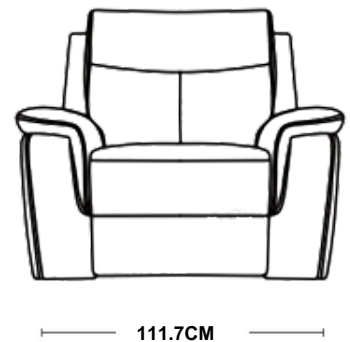

Reclining

Electric mechanism

Frame

Solid timber, plywood & metal

Upholstery

Generation fabric (Vegan Leather)

For additional configurations, upholstery options, and colour possibilities, please consult with our sales representative.