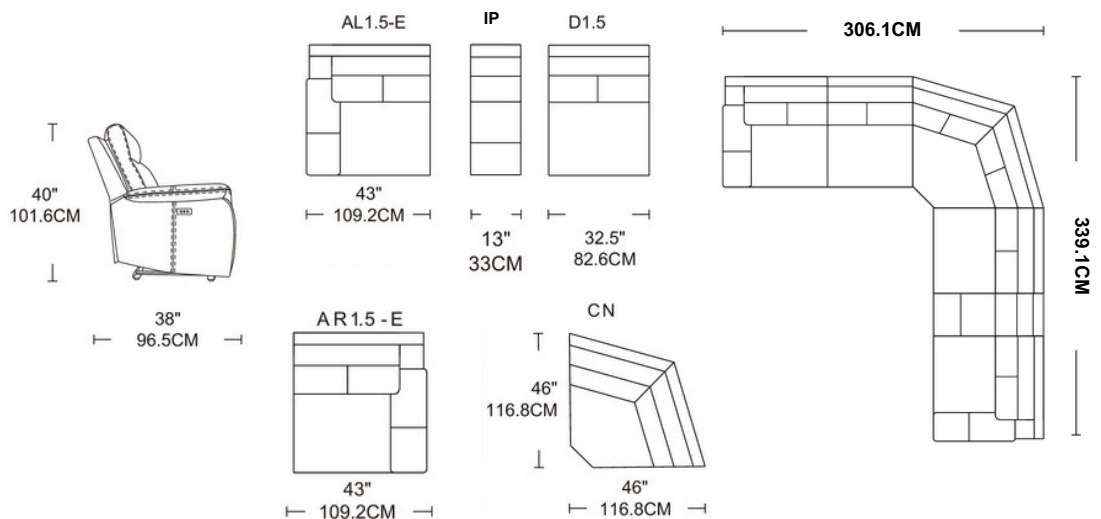

Camden Corner Lounge

ADORE | HOME LIVING

scan me

or take a photo 

USB charger

Storage console with cup holders

SCHEMATICS

Composition Examples