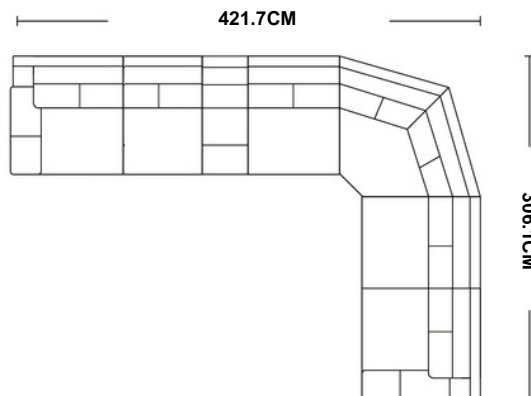

Camden Corner Lounge

ADORE | HOME LIVING

scan me

or take a photo 

USB charger

Storage console with cup holders

SCHEMATICS

Composition Examples