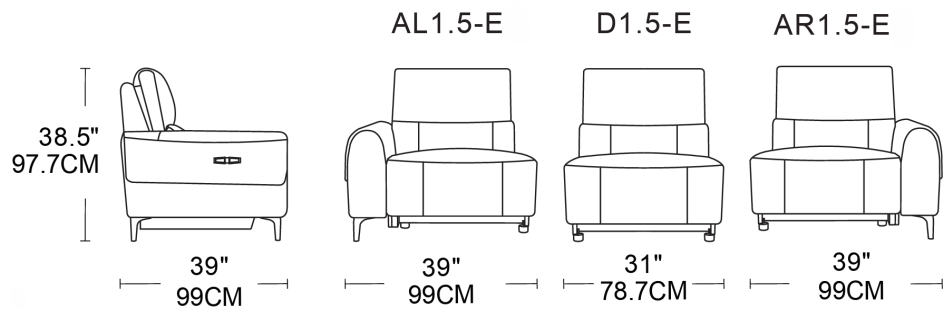

Callum Lounge Suite

ADORE | HOME LIVING

scan me

or take a photo 

Thick padded cushions for ultimate comfort and relaxation

Premium full leather

SCHEMATICS

Reclining