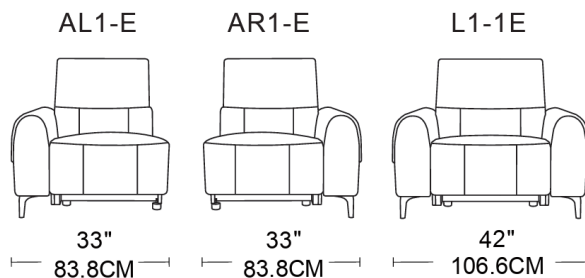

Callum Lounge Suite

ADORE | HOME LIVING

scan me

or take a photo 

Thick padded cushions for ultimate comfort and relaxation

Premium full leather

SCHEMATICS

Reclining