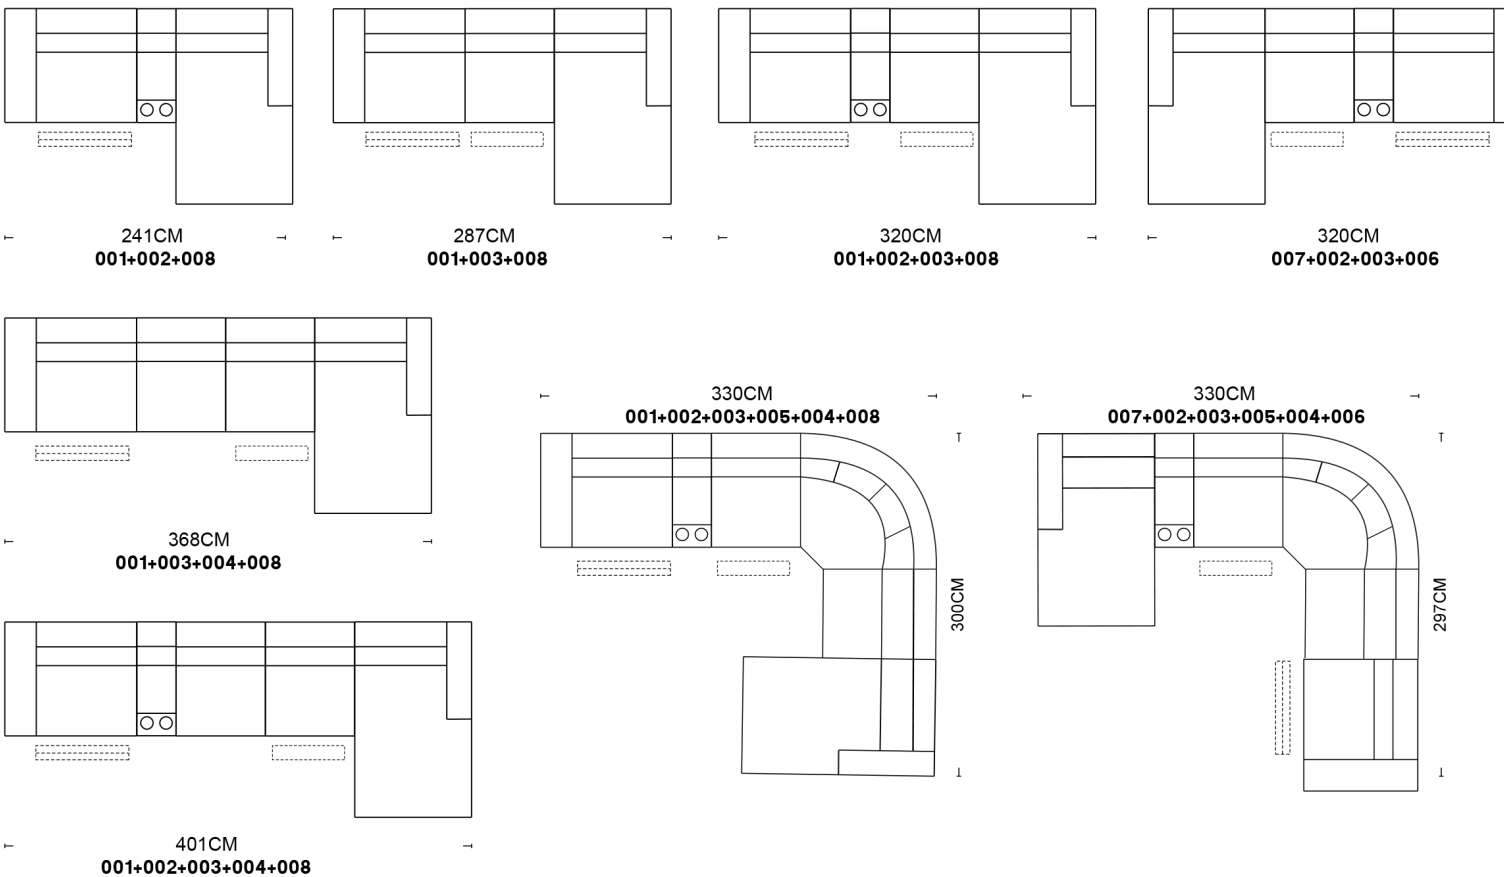

Ultimate comfort and relaxation

USB ports recharger

Storage console with cup holders

Overall Size

3354 x 3014 mm

Reclining

Electric mechanism

Frame

5 star Customer Service

adorehomeliving1

adorehomeliving

6383 9888

adorehomeliving.com.au

55015 (10682-2#)

SCHEMATICS

Composition Examples