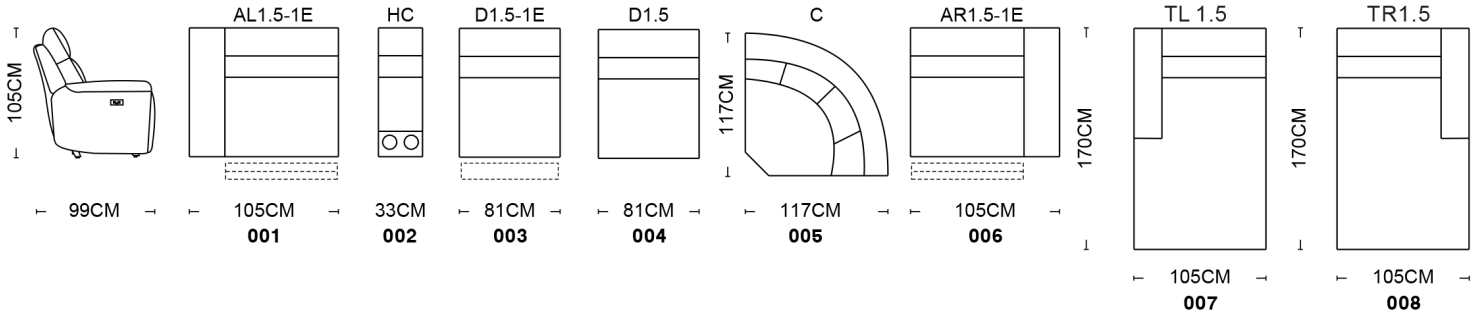

Ultimate comfort and relaxation

USB ports recharger

Storage console with cup holders

Overall Size

3354 x 3014 mm

Reclining

Electric mechanism

Frame

5 star Customer Service

adorehomeliving1

adorehomeliving

6383 9888

adorehomeliving.com.au

55015 (10682-2#)

SCHEMATICS

Composition Examples