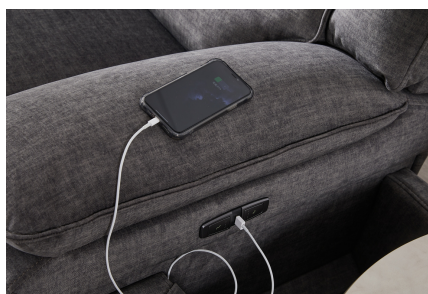

USB charger