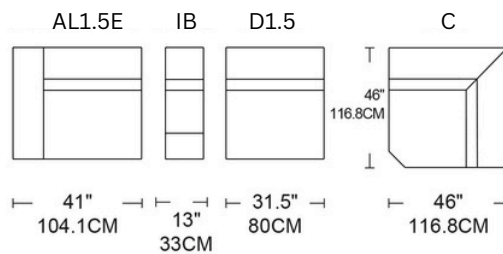

Aurora Corner Lounge

ADORE | HOME LIVING

scan me

take a photo 

USB charger

Storage compartment & cup holder

SCHEMATICS

Composition Examples