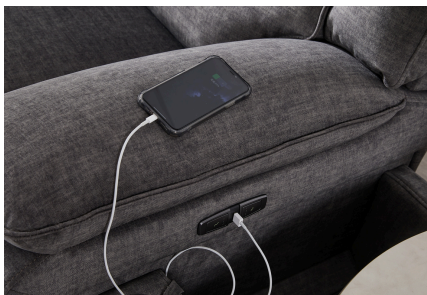

Aurora Corner Lounge

ADORE | HOME LIVING

scan me

take a photo 

USB charger

Storage compartment & cup holder

SCHEMATICS

Composition Examples