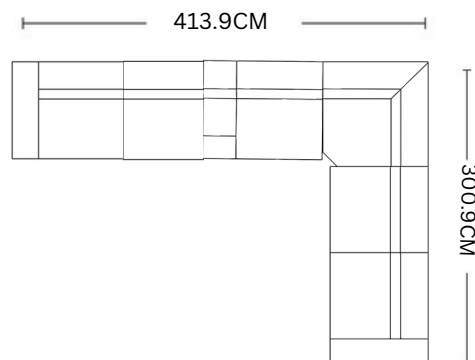

Aurora Corner Lounge

ADORE | HOME LIVING

scan me

take a photo 

USB charger

Storage compartment & cup holder

SCHEMATICS

Composition Examples