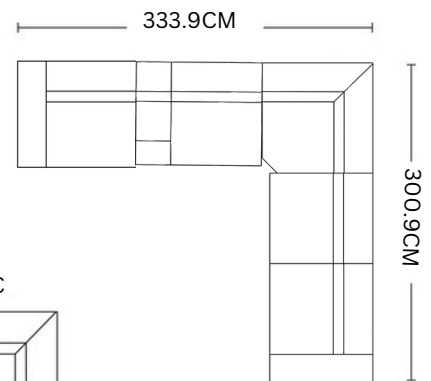

Aurora Corner Lounge

ADORE | HOME LIVING

scan me

take a photo 

USB charger

Storage compartment & cup holder

SCHEMATICS

Composition Examples