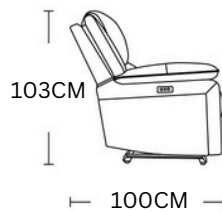

Aurora Corner Lounge

ADORE | HOME LIVING

scan me

take a photo 

USB charger

Storage compartment & cup holder

SCHEMATICS

Composition Examples