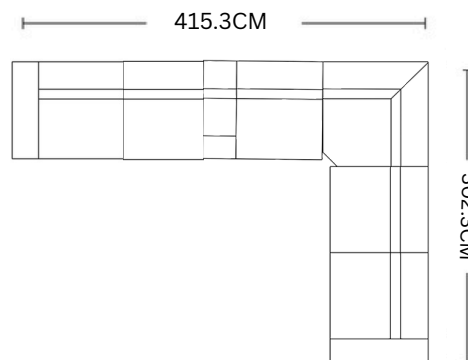

Aurora Corner Lounge

ADORE | HOME LIVING

scan me

take a photo 

USB charger

Storage compartment,
& cup holder

SCHEMATICS

Composition Examples