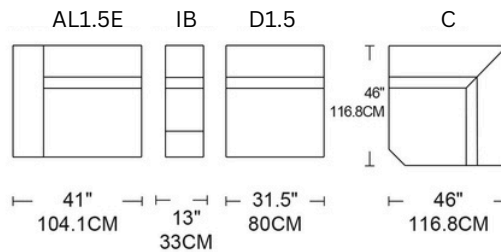

Aurora Corner Lounge

ADORE | HOME LIVING

scan me

take a photo 

USB charger

Storage compartment,
& cup holder

SCHEMATICS

Composition Examples