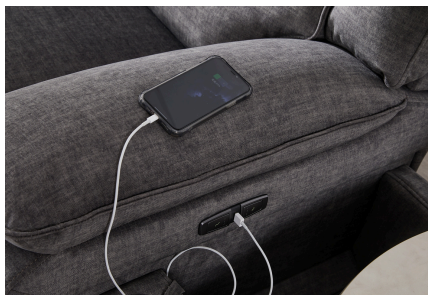

Aurora Corner Lounge

ADORE | HOME LIVING

scan me

take a photo 

USB charger

Storage compartment,
& cup holder

SCHEMATICS

Composition Examples