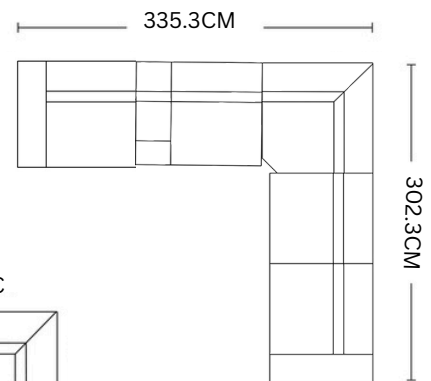

Aurora Corner Lounge

ADORE | HOME LIVING

scan me

take a photo 

USB charger

Storage compartment,
& cup holder

SCHEMATICS

Composition Examples