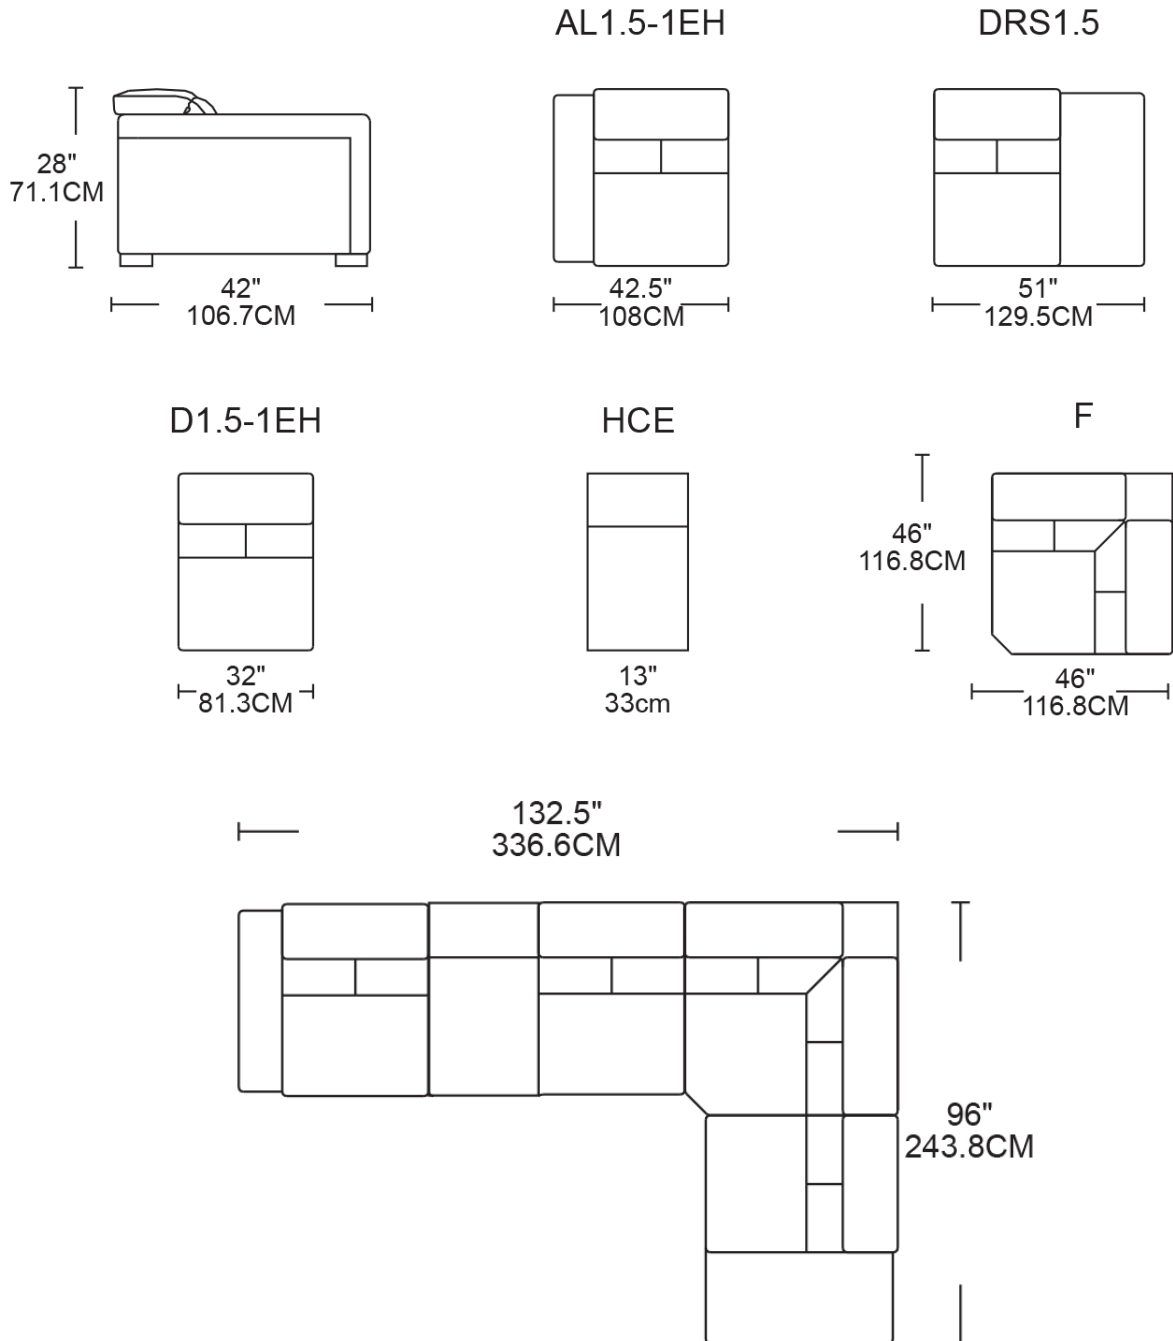

adorehomeliving

6383 9888

adorehomeliving.com.au

50380

SCHEMATICS

For more configurations possibility please consult our sales representative.

adorehomeliving1

adorehomeliving