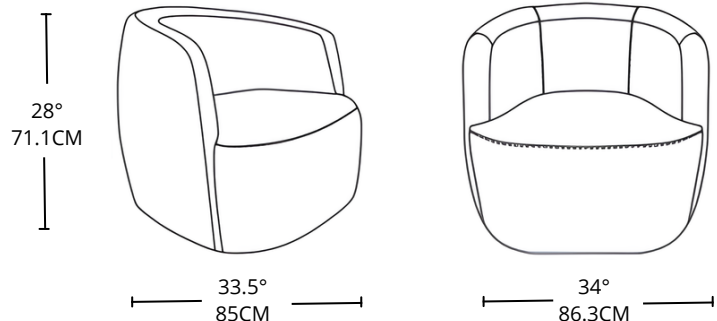

SCHEMATICS

Frame
Solid timber, plywood & metal

Upholstery
Fabric

For additional configurations, upholstery options, and colour possibilities, please consult with our sales representative.