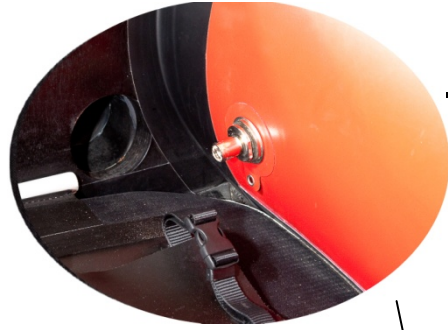

### SEARCH & RESCUE APPROVED

The Zodiac Milpro™ ERB range has been specifically designed to meet the demanding requirements of Search & Rescue Organisations throughout the World.

Our ERB crafts are highly portable, compact packed size and can be rapidly deployed by means of high pressure inflation systems, within minutes.

fast inflation system included with the boat

**HPP floorboard**

**roll-up floorboard**

**rigid floorboard**

**Fast Inflation Points**

*Fast deployment*

**HPP Floor**

*High Pressure Performance*