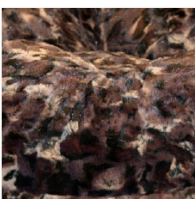

Animal inspired prints designed to show off your pets inner wild side. Our large variety of exotic prints are designed to compliment your home decor. People friendly; Pet approved!

BIG CAT

RAYA

LEOPARD

SNOW LEOPARD

TIGER

CAMOUFLAGE

GATOR

GIRAFFE

EXOTIC CAMEL/BEIGE

EXOTIC BROWN/GOLD

EXOTIC BLACK/GREY

ZEBRA