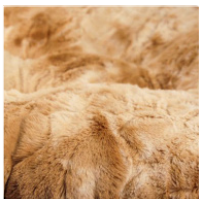

TIGER

CAMOUFLAGE

GATOR

GIRAFFE

EXOTIC CAMEL/BEIGE

EXOTIC BROWN/GOLD

EXOTIC BLACK/GREY

ZEBRA

BIEGE RABBIT

BROWN RABBIT

TAUPE RABBIT

GREY RABBIT

RUSTY FOX

MOUNTAIN FOX

RED FOX

SHAGGY FABRICS

What is old is always new! This high quality long pile fabric has a super soft texture. It's perfect for pets who enjoy snuggling in comfort.

BLACK FROSTED

CHOCOLATE FROSTED

GREY

WHITE

BLACK

CHOCOLATE

CREAM