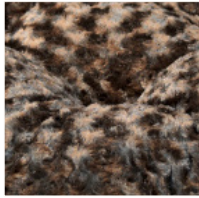

CROCODILE CREAM

CROCODILE WHITE

CROCODILE BLACK

GREY

CAPPUCCINO

CHOCOLATE

BLACK

CREAM

BABY PINK

BAYLEE NASCO®

ROSEBUD

CORAL/ BIEGE

BABY BLUE/ BIEGE

CHOCOLATE/ BIEGE

CAMEL/ BIEGE

CREAM

WHITE

LIGHT PINK

HOT PINK

CHOCOLATE

LIGHT GREY

BLACK SNOW
CHEVRON

CAPPUCCINO/BROWN
CHEVRON

LIGHT GREY
CHEVRON