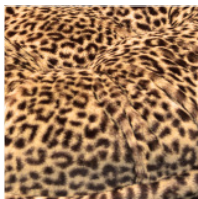

Animal inspired prints designed to show off your pets inner wild side. Our large variety of exotic prints are designed to compliment your home decor. People friendly; Pet approved!

BIG CAT

RAYA

LEOPARD

SNOW LEOPARD

TIGER

CAMOUFLAGE

GATOR

GIRAFFE

EXOTIC CAMEL/BEIGE

EXOTIC BROWN/GOLD

EXOTIC BLACK/GREY

ZEBRA