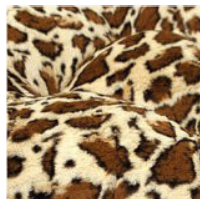

Animal inspired prints designed to show off your pets inner wild side. Our large variety of exotic prints are designed to compliment your home decor. People friendly; Pet approved!

BIG CAT

RAYA

LEOPARD

SNOW LEOPARD

TIGER

CAMOUFLAGE

GATOR

GIRAFFE

EXOTIC CAMEL/BEIGE

EXOTIC BROWN/GOLD

EXOTIC BLACK/GREY

ZEBRA