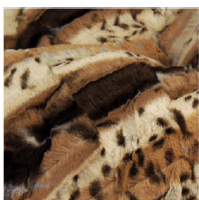

TIGER

CAMOUFLAGE

GATOR

GIRAFFE

EXOTIC CAMEL/BEIGE

EXOTIC BROWN/GOLD

EXOTIC BLACK/GREY

ZEBRA

BIEGE RABBIT

BROWN RABBIT

TAUPE RABBIT

GREY RABBIT

RUSTY FOX

MOUNTAIN FOX

RED FOX

SHAGGY FABRICS

What is old is always new! This high quality long pile fabric has a super soft texture. It's perfect for pets who enjoy snuggling in comfort.

BLACK FROSTED

CHOCOLATE FROSTED

GREY

WHITE

BLACK

CHOCOLATE

CREAM