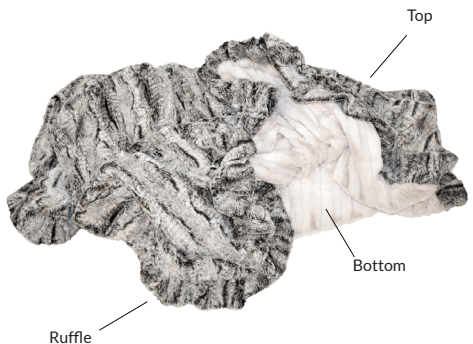

Blankets

Extra Small	22"X22"
Small	25"X25"
Medium	29"X37"
Large	38"X57"
Extra Large	58"X59"

*Available with or without Ruffle