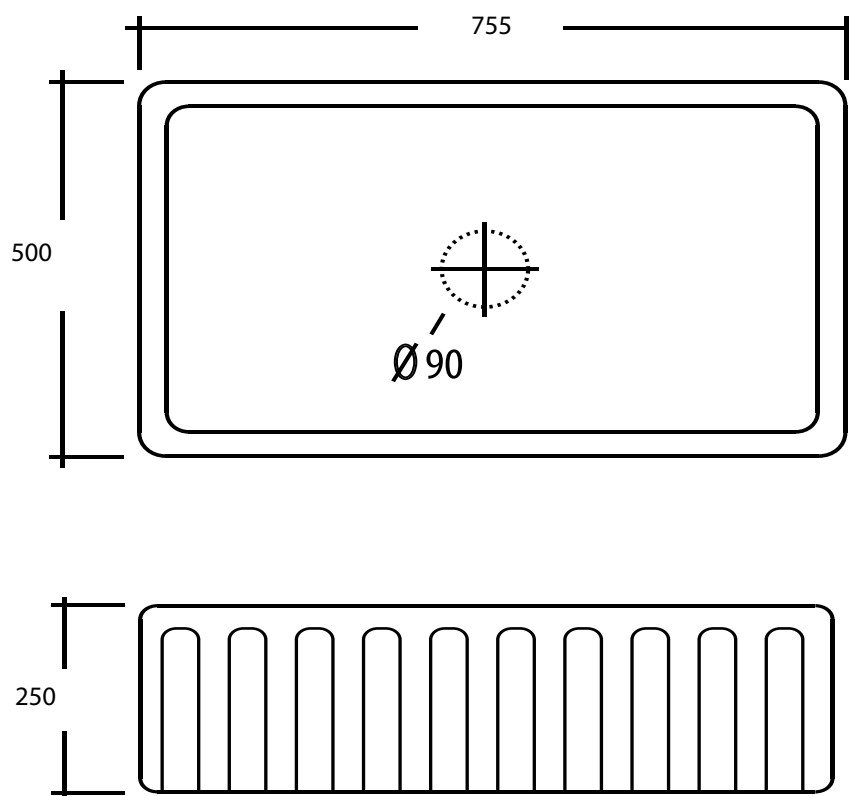

Fluted Apron 755

Sink

belfastsinks.com.au

Dimensions (MM)

* DUE TO THE MANUFACTURING PROCESS SINKS MAY HAVE SLIGHT VARIANCES IN SIZE. THESE DIMENSIONS SHOULD BE USED AS A GUIDE ONLY. WE STRONGLY RECOMMEND THE SINK BE ON SITE WHEN CABINETS OR BENCH TOPS ARE BEING PREPARED FOR THE SINK.