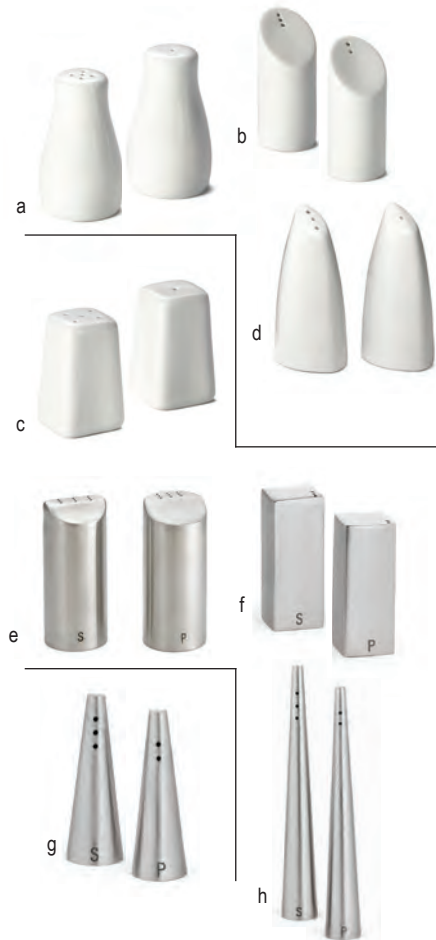

SALT & PEPPER SHAKERS

- Contemporary alternatives to traditional glass shakers
- A variety of styles available in porcelain or stainless steel

PORCELAIN

Item #	Description	Min Order/ Case Pack
a. 160	2 oz Round	6 sets
b. 164	1.5 oz Angled	6 sets
c. 168	2 oz Square	6 sets
d. 182	2 oz Slanted	6 sets

STAINLESS STEEL

Item #	Description	Min Order/ Case Pack
e. 162	2 oz Marina	6 sets
f. 167	1.5 oz Square	6 sets
g. 169	1 oz Conical	6 sets
h. 170	1.5 oz Conical	6 sets

See pages 160-165 for additional condiment rack information