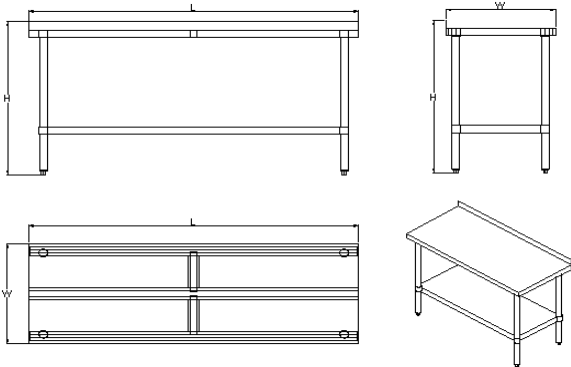

**HEAVY DUTY STAINLESS STEEL WORK TABLE
16GA SS WORK TABLE WITH BACKSPLASH**

WORK TABLE 16GBSG SERIES				
ORDER #	DIMENSION			WEIGHT LB/EA
	W	L	H	
16GBSG2448	24	48	37	
16GBSG2460	24	60	37	
16GBSG2472	24	72	37	
16GBSG2496	24	96	37	
16GBSG3036	30	36	37	
16GBSG3048	30	48	37	
16GBSG3060	30	60	37	
16GBSG3072	30	72	37	
16GBSG3096	30	96	37	

- 16/430 STAINLESS STEEL OF TOP
- TOP WITH BACKSPLASH
- 16GBSG SERIES GALV UNDER SHELF AND LEG
- 16GABST SERIES STS UNDER SHELF AND LEG

WORK TABLE 16GABST SERIES				
ORDER #	DIMENSION			WEIGHT LB/EA
	W	L	H	
16GABST2448	24	48	37	
16GABST2460	24	60	37	
16GABST2472	24	72	37	
16GABST2496	24	96	37	
16GABST3036	30	36	37	
16GABST3048	30	48	37	
16GABST3060	30	60	37	
16GABST3072	30	72	37	
16GABST3096	30	96	37	