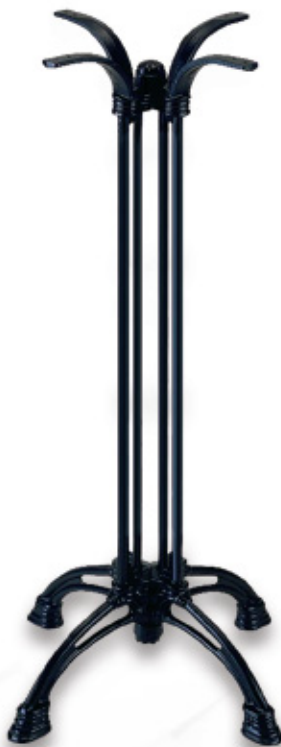

CASTIRON BASES

TT 102

HEIGHT: 72.5CM/ 28½"
WEIGHT: 15.8 KGS/35 LBS
SPIDER LENGTH: 15"
BASE SPREAD: 23½"

TT 106

HEIGHT: 72.5CM/ 28½"
WEIGHT: 24 KGS/53 LBS
SPIDER LENGTH: 18"
BASE SPREAD: 23½"

TT 106 PUB

HEIGHT: 108CM/ 42½"
WEIGHT: 28 KGS/62 LBS
SPIDER LENGTH: 18"
BASE SPREAD: 23½"