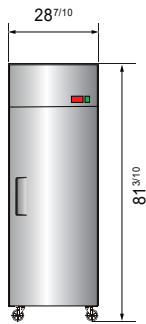

ATOSA USA, INC.

Toll Free: 855-855-0399 Email: info@atosausa.com

www.atosa.com | www.atosausa.com

California, Colorado, Florida, Georgia, Illinois,

New Jersey, Ohio, Texas, Washington

SPECIFICATIONS

Models	Door	Capacity (Cu.Ft.)	Shelves	Casters (inch)	Rated Current (A)	Voltage (V/Hz/Ph)	HP	Refrigerant	Exterior Dimensions (inch)	Net Weight (lbs)	Gross Weight (lbs)
MBF15RSGR	1	13	3	4	2.1	115/60/1	1/7	R290	17 ^{7/10} ×37×81 ^{3/10}	192	270
MBF8004GR	1	21.4	3	4	2.1	115/60/1	1/7	R290	28 ^{7/10} ×31 ^{7/10} ×81 ^{3/10}	220	254
MBF8005GR	2	43.2	6	4	3.2	115/60/1	1/5	R290	51 ^{7/10} ×31 ^{7/10} ×81 ^{3/10}	340	390
MBF8006GR	3	64.9	9	4	4.2	115/60/1	1/4	R290	77 ^{4/5} ×31 ^{7/10} ×81 ^{3/10}	472	551

PLAN VIEW

MBF8004GR

MBF8005GR

MBF8006GR

*Interior Dimensions

SELF-CLOSING AND STAY OPEN DOOR FEATURE

MBF15RSGR

Casters