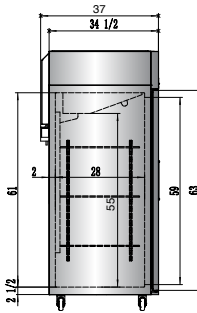

ATOSA USA, INC.

Toll Free: 855-855-0399 Email: info@atosausa.com

www.atosa.com | www.atosausa.com

California, Colorado, Florida, Georgia, Illinois,

New Jersey, Ohio, Texas, Washington

SPECIFICATIONS

Models	Door	Capacity (Cu.Ft.)	Shelves	Casters (inch)	Rated Current (A)	Voltage (V/Hz/Ph)	HP	Refrigerant	Exterior Dimensions (inch)	Net Weight (lbs)	Gross Weight (lbs)
MBF15RSGR	1	13	3	4	2.1	115/60/1	1/7	R290	17 ^{7/10} ×37×81 ^{3/10}	192	270
MBF8004GR	1	21.4	3	4	2.1	115/60/1	1/7	R290	28 ^{7/10} ×31 ^{7/10} ×81 ^{3/10}	220	254
MBF8005GR	2	43.2	6	4	3.2	115/60/1	1/5	R290	51 ^{7/10} ×31 ^{7/10} ×81 ^{3/10}	340	390
MBF8006GR	3	64.9	9	4	4.2	115/60/1	1/4	R290	77 ^{4/5} ×31 ^{7/10} ×81 ^{3/10}	472	551

PLAN VIEW

MBF8004GR

MBF8005GR

MBF8006GR

*Interior Dimensions

SELF-CLOSING AND STAY OPEN DOOR FEATURE

MBF15RSGR

Casters