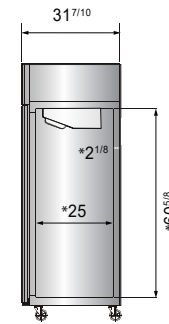

ATOSA USA, INC.

Toll Free: 855-855-0399 Email: info@atosausa.com

www.atosa.com | www.atosausa.com

California, Colorado, Florida, Georgia, Illinois,

New Jersey, Ohio, Texas, Washington

SPECIFICATIONS

Models	Door	Capacity (Cu.Ft.)	Shelves	Casters (inch)	Rated Current (A)	Voltage (V/Hz/Ph)	HP	Refrigerant	Exterior Dimensions (inch)	Net Weight (lbs)	Gross Weight (lbs)
MBF15RSGR	1	13	3	4	2.1	115/60/1	1/7	R290	17 ^{7/10} ×37×81 ^{3/10}	192	270
MBF8004GR	1	21.4	3	4	2.1	115/60/1	1/7	R290	28 ^{7/10} ×31 ^{7/10} ×81 ^{3/10}	220	254
MBF8005GR	2	43.2	6	4	3.2	115/60/1	1/5	R290	51 ^{7/10} ×31 ^{7/10} ×81 ^{3/10}	340	390
MBF8006GR	3	64.9	9	4	4.2	115/60/1	1/4	R290	77 ^{4/5} ×31 ^{7/10} ×81 ^{3/10}	472	551

PLAN VIEW

MBF8004GR

MBF8005GR

MBF8006GR

*Interior Dimensions

SELF-CLOSING AND STAY OPEN DOOR FEATURE

MBF15RSGR

Casters

Epoxy shelves

Door lock

Down duct

Temperature control