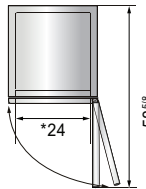

ATOSA USA, INC.

Toll Free: 855-855-0399 Email: info@atosausa.com

www.atosa.com | www.atosausa.com

California, Colorado, Florida, Georgia, Illinois,

New Jersey, Ohio, Texas, Washington

SPECIFICATIONS

Models	Door	Capacity (Cu.Ft.)	Shelves	Casters (inch)	Rated Current (A)	Voltage (V/Hz/Ph)	HP	Refrigerant	Exterior Dimensions (inch)	Net Weight (lbs)	Gross Weight (lbs)
MBF15RSGR	1	13	3	4	2.1	115/60/1	1/7	R290	17 ^{7/10} ×37×81 ^{3/10}	192	270
MBF8004GR	1	21.4	3	4	2.1	115/60/1	1/7	R290	28 ^{7/10} ×31 ^{7/10} ×81 ^{3/10}	220	254
MBF8005GR	2	43.2	6	4	3.2	115/60/1	1/5	R290	51 ^{7/10} ×31 ^{7/10} ×81 ^{3/10}	340	390
MBF8006GR	3	64.9	9	4	4.2	115/60/1	1/4	R290	77 ^{4/5} ×31 ^{7/10} ×81 ^{3/10}	472	551

PLAN VIEW

MBF8004GR

MBF8005GR

MBF8006GR

*Interior Dimensions

SELF-CLOSING AND STAY OPEN DOOR FEATURE

MBF15RSGR

Casters

Epoxy shelves

Door lock

Down duct

Temperature control