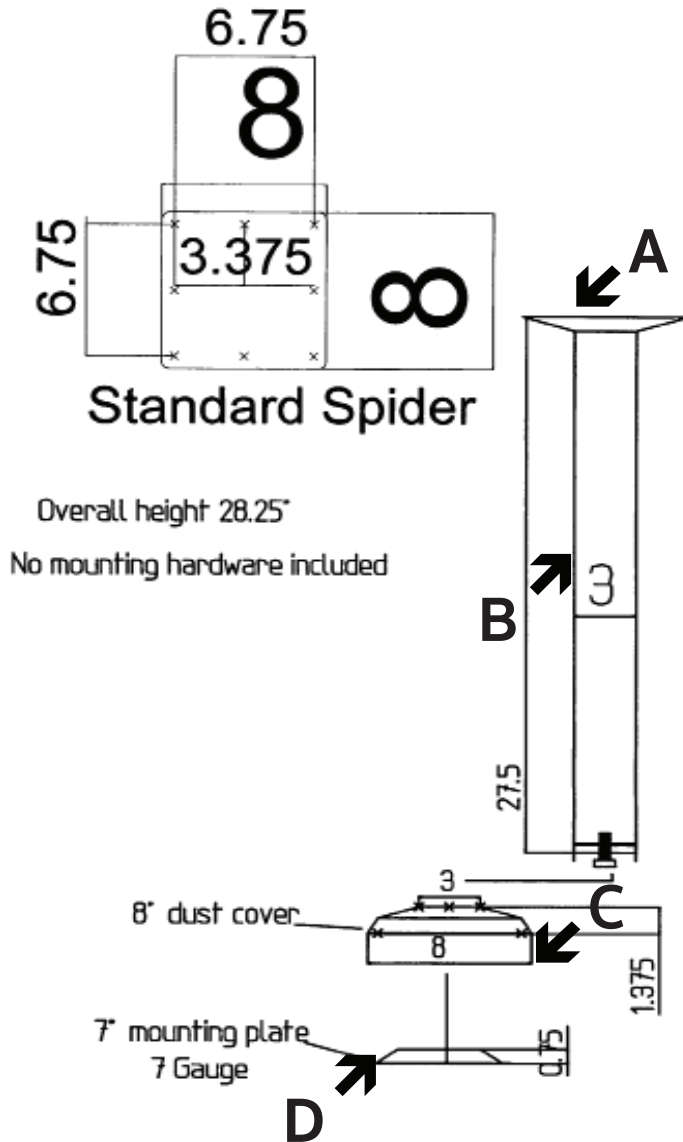

## STANDARD BOLT DOWN BASE: BDB-STD-BRZ

- Constructed of stamped steel, powder coated in premium bronze wrinkle finish
- Labor-saver column and spider
- Easy two-piece construction: column attaches to mounting plate with metric bolt, lock washer and nut
- Spider attaches to tabletop with (8) 3/4" #10 screws
- Floor mounting hardware is not included
- Suggested base applications listed below
- F.O.B. Monticello, Iowa

### SUGGESTED BASE APPLICATIONS

Square Tops	Round Tops
24" x 24" BDB-STD-BRZ	24" Round BDB-STD-BRZ
30" x 30" BDB-STD-BRZ	30" Round BDB-STD-BRZ

For other applications, please consult factory.

SPIDER (A)	COLUMN (B)	DUST COVER (C)	MOUNTING PLATE (D)
8" x 8" 11" DIAGONAL	3" WIDTH	3" TOP 8" BASE	7"
OVERALL HEIGHT: 28-1/4"			