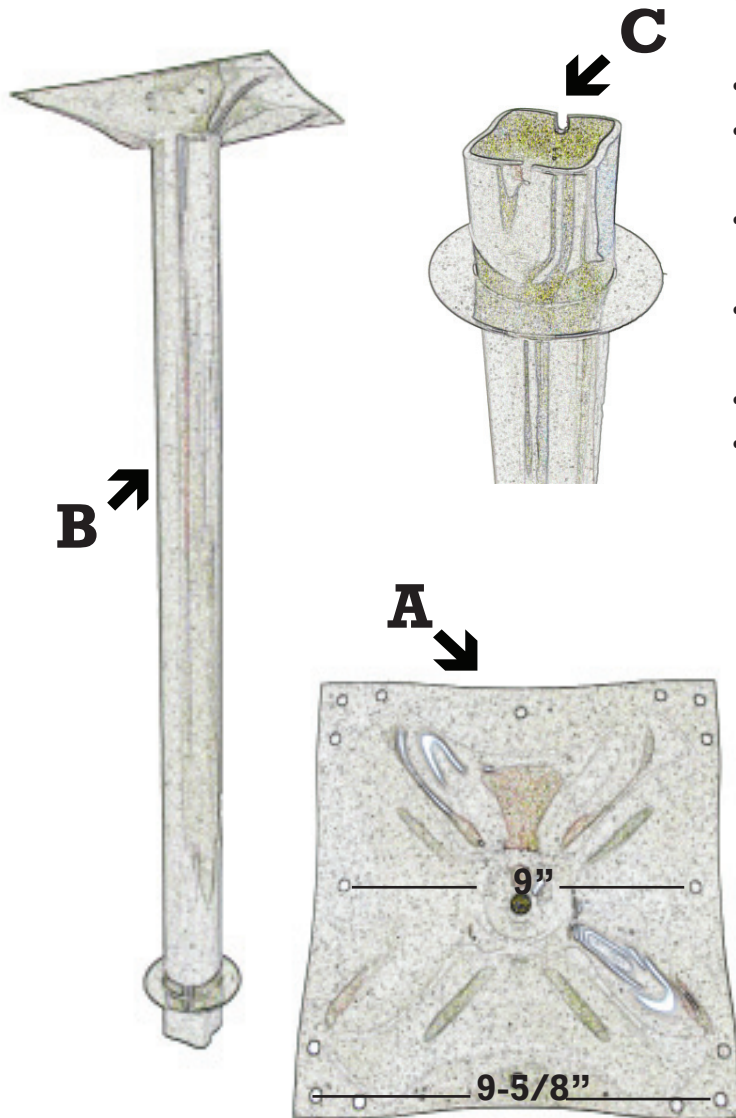

## BAR HEIGHT GROUT-IN TABLE BASE: B70710

- Constructed of 11 gauge mild steel with premium gloss black finish
- 40-1/2" support for 42" high table
- Spider attaches to tabletop with (8) 3/4" #10 screws
- Escutcheon plate is moveable for ease of installation
- Suggested base applications listed below
- 29 lbs.
- F.O.B. Monticello, Iowa

### SUGGESTED BASE APPLICATIONS

RECTANGULAR	
24" x 30"	30" x 36"
24" x 36"	30" x 42"
24" x 48"	30" x 48"
SQUARE	ROUND
24" x 24"	18"
30" x 30"	24"
36" x 36"	30"
42" x 42"	36"
48" x 48"	42"
	48"

*For other applications, please consult factory.*

SPIDER (A)	COLUMN (B)	BOTTOM STAMP (C)
10-1/2" x 10-1/2" 15" DIAGONAL	3" WIDTH	2-1/2" x 2-1/2" 3-1/8" DIAGONAL
OVERALL HEIGHT: 45"		