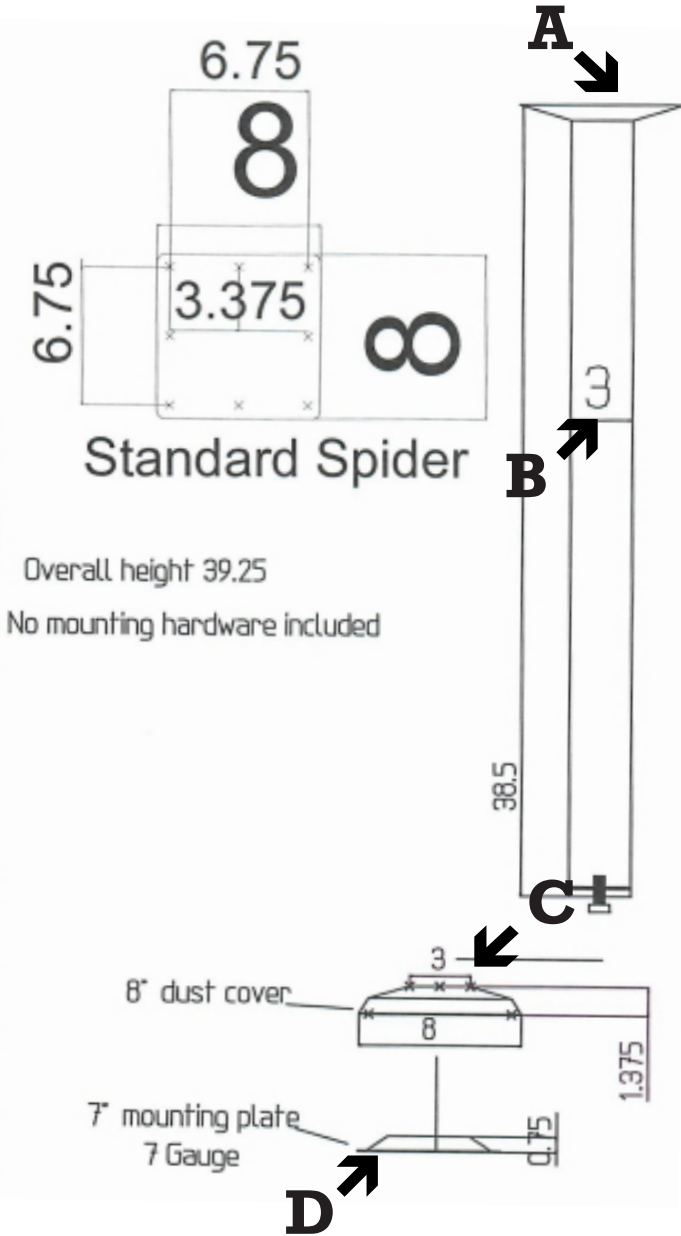

255 Welter Drive
 Monticello, IA 52310
 Phone: (877) 465-4344
 Fax: (877) 465-4042

www.oakstreetmfg.com

BAR HEIGHT BOLT DOWN BASE: BDB-CHR-BAR

Overall height 39.25
 No mounting hardware included

- Constructed of heavy 18 gauge steel tubes and cast iron with chrome plated finish
- Labor-saver column and spider
- Easy two-piece construction: column attaches to mounting plate with metric bolt, lock washer and nut
- Spider attaches to tabletop with (8) 3/4" #10 screws
- Floor mounting hardware is not included
- Suggested base applications listed below
- F.O.B. Monticello, Iowa

SUGGESTED BASE APPLICATIONS

Square Tops	Round Tops
24" x 24" BDB-CHR-BAR	24" Round BDB-CHR-BAR

For other applications, please consult factory.

SPIDER (A)	COLUMN (B)	DUST COVER (C)	MOUNTING PLATE (D)
8" x 8" 11" DIAGONAL	3" WIDTH	3" TOP 8" BASE	7"
OVERALL HEIGHT: 39-1/4"			

BAR HEIGHT BOLT DOWN BASE: BDB-CHR-BAR