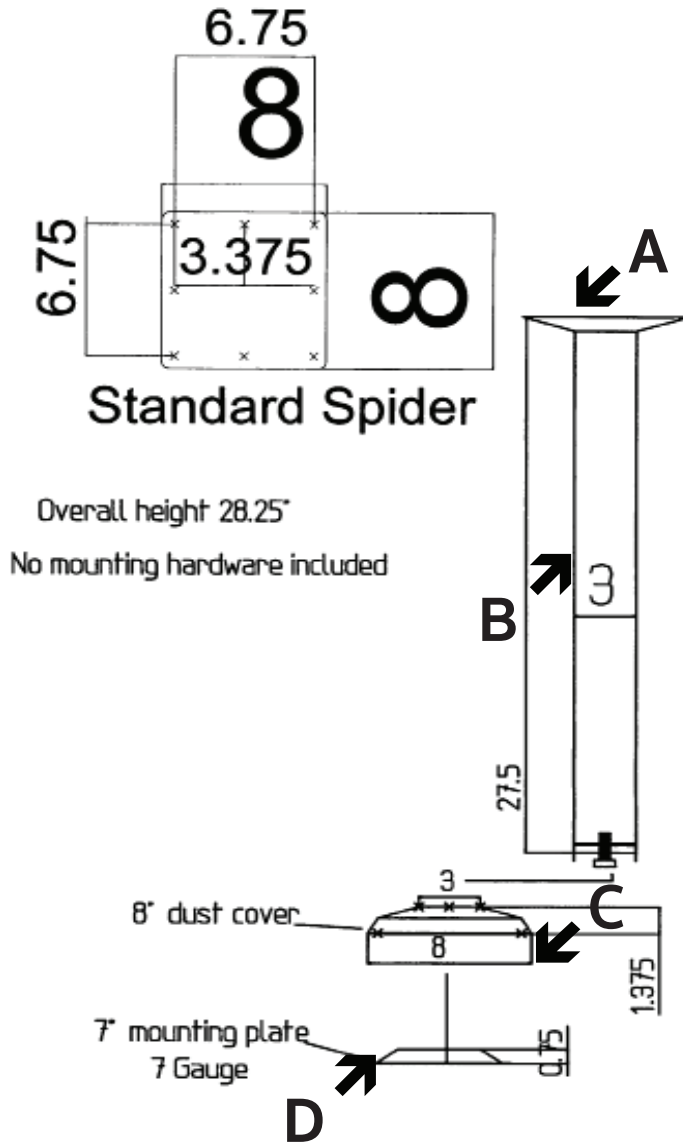

255 Welter Drive
 Monticello, IA 52310
 Phone: (877) 465-4344
 Fax: (877) 465-4042

www.oakstreetmfg.com

STANDARD BOLT DOWN BASE: BDB-STD

- Constructed of stamped steel, powder coated in premium black wrinkle finish
- Labor-saver column and spider
- Easy two-piece construction: column attaches to mounting plate with metric bolt, lock washer and nut
- Spider attaches to tabletop with (8) 3/4" #10 screws
- Floor mounting hardware is not included
- Suggested base applications listed below
- F.O.B. Monticello, Iowa

SUGGESTED BASE APPLICATIONS

| Square Tops | Round Tops |
|-----------------------|----------------------|
| 24" x 24" BDB-STD- | 24" Round BDB-STD |
| 30" x 30" BDB-STD | 30" Round BDB-STD |

For other applications, please consult factory.

| SPIDER (A) | COLUMN (B) | DUST COVER (C) | MOUNTING PLATE (D) |
|-------------------------|------------|-------------------|--------------------|
| 8" x 8" 11" DIAGONAL | 3" WIDTH | 3" TOP 8" BASE | 7" |
| OVERALL HEIGHT: 28-1/4" | | | |