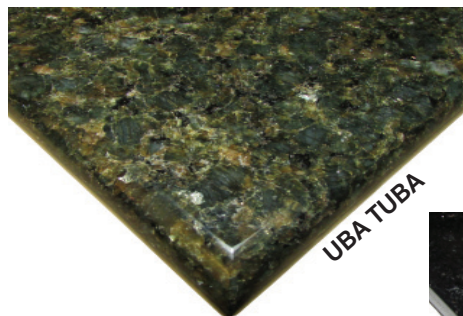

## GRANITE TABLE TOPS: GR SERIES

UBA TUBA

GOLDEN PEACH

BLACK GALAXY

- Features marine grade 3/4" plywood core for reduced weight and easy base attachment
  - Fiberglass backed granite for superior durability
  - 1-1/4" overall thickness with eased edge profile
- Suitable for indoor use with Oak Street stamped steel bases with 4" tubes
  - Suitable for outdoor use with Oak Street Durafinish outdoor stamped steel bases with 4" tubes
  - Available in Golden Peach, Uba Tuba and Black Galaxy
    - Tops are boxed separately
    - F.O.B. Monticello, Iowa

Size	Golden Peach	Uba Tuba	Black Galaxy	Weight
24" x 30"	GR2430-GP	GR2430-UT	GR2430-BG	51
30" x 30"	GR3030-GP	GR3030-UT	GR3030-BG	64
30" x 48"	GR3048-GP	GR3048-UT	GR3048-BG	102
30" x 60"	GR3060-GP	GR3060-UT	GR3060-BG	130
30" x 72"	GR3072-GP	GR3072-UT	GR3072-BG	154
36" x 36"	GR3636-GP	GR3636-UT	GR3636-BG	94
30" Round	GR30R-GP	GR30R-UT	GR30R-BG	52
36" Round	GR36R-GP	GR36R-UT	GR36R-BG	73
48" Round	GR48R-GP	GR48R-UT	GR48R-BG	128